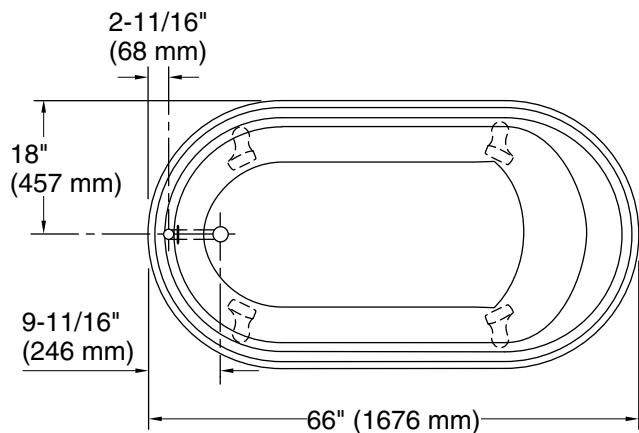

For the most current Specification Sheet, go to www.kohler.com USA or www.kohler.ca Canada

2-15-2025 00:58 - US/CA

THE BOLD LOOK
OF **KOHLER**®

No change in measurements if connected with drain illustrated. (K-7178)

Technical Information

All product dimensions are nominal.

Drain location:	Reversible
Basin area, bottom:	47-1/2" x 25" (1207 mm x 635 mm)
Basin area, top:	55" x 29" (1397 mm x 737 mm)
Weight:	350 lbs (158.8 kg)
Minimum floor load:	57 lbs/ft ² (278.3 kg/m ²)
Water depth:	12-5/8" (321 mm)
Water capacity:	64 gal (242.3 L)