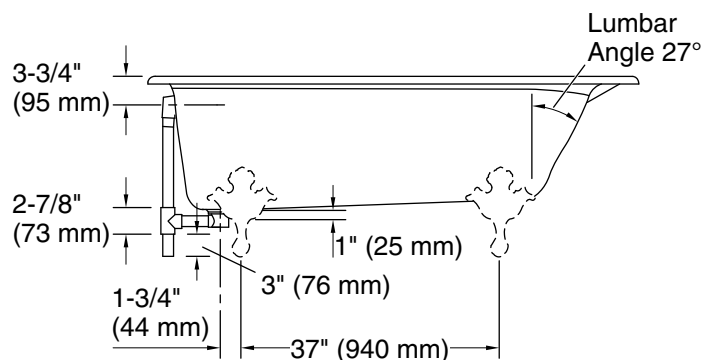

For the most current Specification Sheet, go to www.kohler.com USA or www.kohler.ca Canada

2-15-2025 00:58 - US/CA

THE BOLD LOOK
OF **KOHLER**®

No change in measurements if connected with drain illustrated. (K-7178)

Technical Information

All product dimensions are nominal.

Drain location:	Reversible
Basin area, bottom:	47-1/2" x 25" (1207 mm x 635 mm)
Basin area, top:	55" x 29" (1397 mm x 737 mm)
Weight:	350 lbs (158.8 kg)
Minimum floor load:	57 lbs/ft ² (278.3 kg/m ²)
Water depth:	12-5/8" (321 mm)
Water capacity:	64 gal (242.3 L)