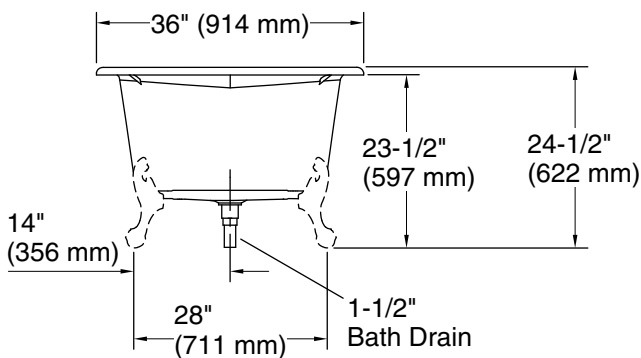

For the most current Specification Sheet, go to www.kohler.com USA or www.kohler.ca Canada

2-15-2025 00:58 - US/CA

THE BOLD LOOK
OF **KOHLER**®

No change in measurements if connected with drain illustrated. (K-7178)

Technical Information

All product dimensions are nominal.

Drain location:	Reversible
Basin area, bottom:	47-1/2" x 25" (1207 mm x 635 mm)
Basin area, top:	55" x 29" (1397 mm x 737 mm)
Weight:	350 lbs (158.8 kg)
Minimum floor load:	57 lbs/ft ² (278.3 kg/m ²)
Water depth:	12-5/8" (321 mm)
Water capacity:	64 gal (242.3 L)