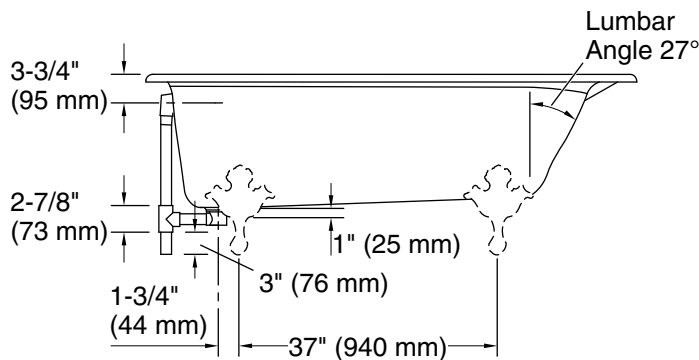

Technical Information

All product dimensions are nominal.

Drain location:	Reversible
Basin area, bottom:	47-1/2" x 25" (1207 mm x 635 mm)
Basin area, top:	55" x 29" (1397 mm x 737 mm)
Weight:	350 lbs (158.8 kg)
Minimum floor load:	57 lbs/ft² (278.3 kg/m²)
Water depth:	12-5/8" (321 mm)
Water capacity:	64 gal (242.3 L)

Notes

Measure your actual product for rough-in details.

Install this product according to the installation instructions.

The hot water supply should be 70% of the capacity of the bath or greater. Installations will vary.