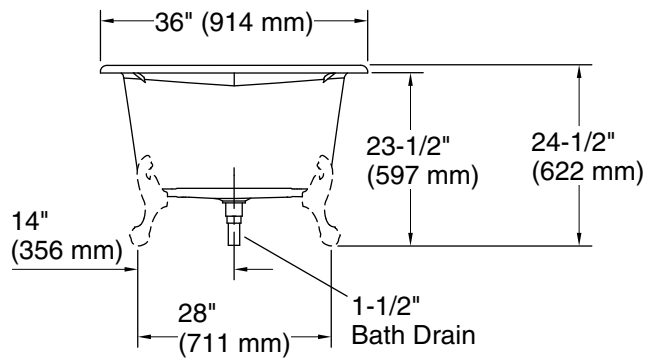

Color tiles intended for reference only.

Color	Code	Description
-------	------	-------------

	0	White
---	---	-------

No change in measurements if connected with drain illustrated. (K-7178)

Technical Information

All product dimensions are nominal.

Drain location:	Reversible
Basin area, bottom:	47-1/2" x 25" (1207 mm x 635 mm)
Basin area, top:	55" x 29" (1397 mm x 737 mm)
Weight:	350 lbs (158.8 kg)
Minimum floor load:	57 lbs/ft ² (278.3 kg/m ²)
Water depth:	12-5/8" (321 mm)
Water capacity:	64 gal (242.3 L)