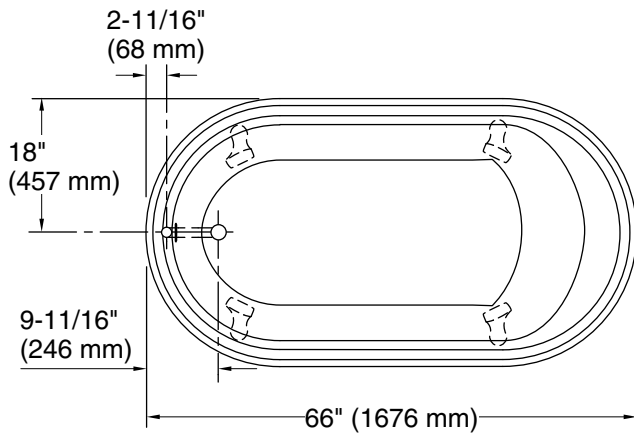

Color tiles intended for reference only.

Color	Code	Description
-------	------	-------------

	0	White
---	---	-------

No change in measurements if connected with drain illustrated. (K-7178)

Technical Information

All product dimensions are nominal.

Drain location:	Reversible
Basin area, bottom:	47-1/2" x 25" (1207 mm x 635 mm)
Basin area, top:	55" x 29" (1397 mm x 737 mm)
Weight:	350 lbs (158.8 kg)
Minimum floor load:	57 lbs/ft ² (278.3 kg/m ²)
Water depth:	12-5/8" (321 mm)
Water capacity:	64 gal (242.3 L)