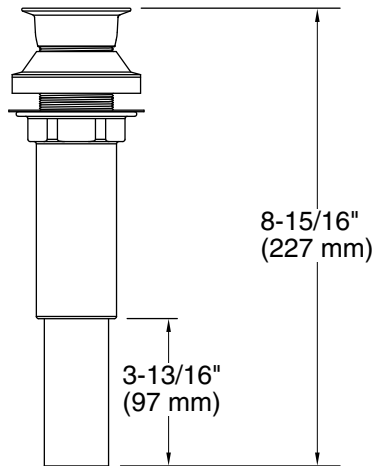

Features

- 1-1/4" (32 mm) connection
- Without overflow
- Decorative trim cap designs
- Flower design

Material

- Solid-brass construction for durability and reliability

Recommended Products/Accessories

- K-23726 Drain treatment
- K-23723 Faucet cleaner

1-1/4"
(32 mm) OD

Technical Information

All product dimensions are nominal.

Notes

Install this product in accordance with the installation instructions.