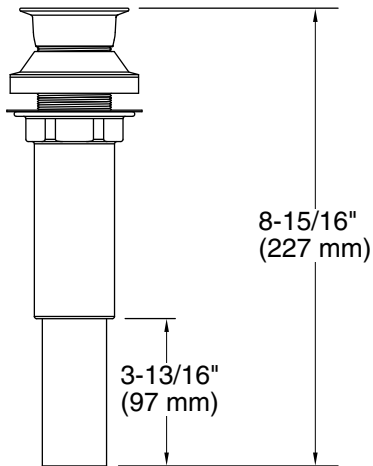

Features

- 1-1/4" (32 mm) connection
- Without overflow
- Decorative trim cap designs
- Flower design

Material

- Solid-brass construction for durability and reliability

Recommended Products/Accessories

- K-23726 Drain treatment
- K-23723 Faucet cleaner

1-1/4"
(32 mm) OD

Technical Information

All product dimensions are nominal.

Notes

Install this product in accordance with the installation instructions.