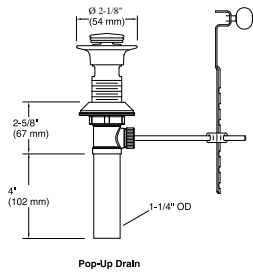

Features

- 1-1/4" (32 mm) connection
- Brass tailpiece

Material

- Solid-brass construction for durability and reliability
- KOHLER® finishes resist corrosion and tarnishing

Recommended Products/Accessories

Technical Information

All product dimensions are nominal.

Material: Brass

Notes

Install this product according to the installation guide.