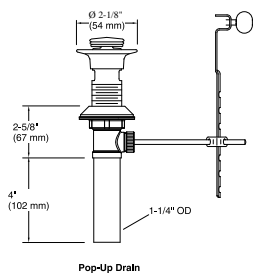

Features

- 17-gauge brass construction
- Adjustable trip lever pop-up drain
- 1-1/4" (32 mm) connection

Material

- Solid-brass construction for durability and reliability
- KOHLER® finishes resist corrosion and tarnishing

Technical Information

All product dimensions are nominal.

Drain included: Yes

Notes

Install this product according to the installation guide.