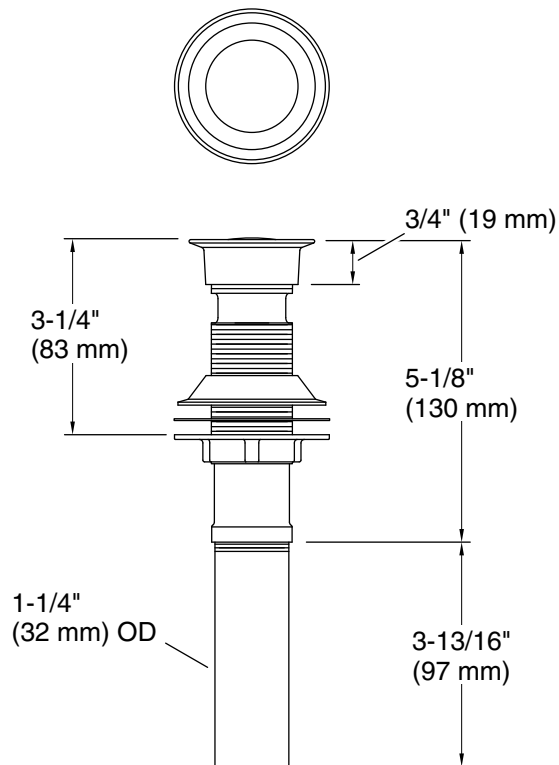

Features

- With overflow
- 1-1/4" (32 mm) connection
- Fluid design lines for ease of cleaning

Material

- Solid-brass construction for durability and reliability

Recommended Replacements

- This product is replaced by K-25322 Clicker drain with overflow.

Recommended Products/Accessories

K-23726 Drain treatment

Codes/Standards

ASME A112.18.2/CSA B125.2

KOHLER® One-Year Limited Warranty

See website for detailed warranty information.

Technical Information

All product dimensions are nominal.

Material: Brass

Notes

Install this product according to the installation instructions.