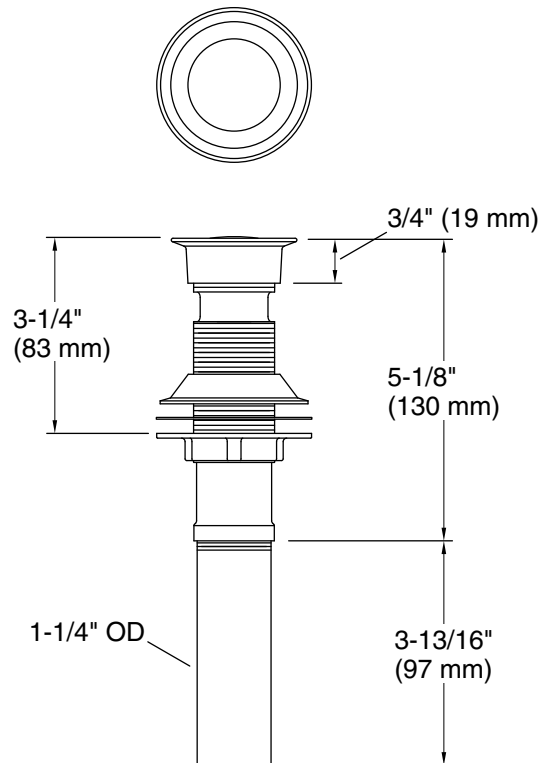

Technical Information

All product dimensions are nominal.

Material: Brass

Notes

Install this product according to the installation guide.