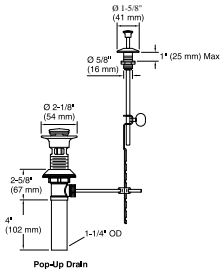

Features

- For use with overflow sinks
- Pop-up drain with external button
- 3" rough
- Includes 1¼" tailpiece

Material

- Solid-brass construction for durability and reliability

Recommended Products/Accessories

Color	Code	Description
	CP	Polished Chrome

Technical Information

All product dimensions are nominal.

Drain included: Yes

Notes

Install this product according to the installation guide.