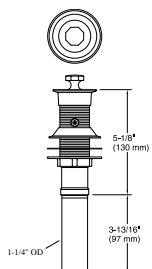

Features

- 1-1/4" (32 mm) connection
- Nonremovable metal stopper
- For use in overflow applications

Material

- Solid-brass construction for durability and reliability

Recommended Products/Accessories

- K-23726 Drain treatment
- K-23723 Faucet cleaner

Technical Information

All product dimensions are nominal.

Material: Brass

Notes

Install this product according to the installation guide.