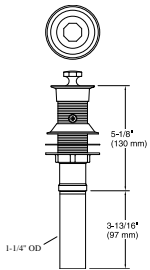

## Features

- 1-1/4" (32 mm) connection
- Nonremovable metal stopper
- For use in nonoverflow applications
- For use with Spun Glass™ vessel bathroom sink

## Technical Information

All product dimensions are nominal.

Material: Brass