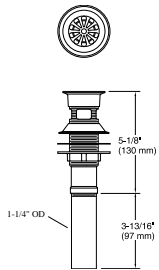

Bathroom sink grid drain with overflow K-7129-A

Technical Information

All product dimensions are nominal.

Material: Brass

Notes

Install this product according to the installation guide.