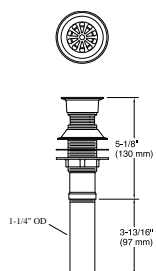

Technical Information

All product dimensions are nominal.

Material: Brass

Notes

Install this product according to the installation instructions.