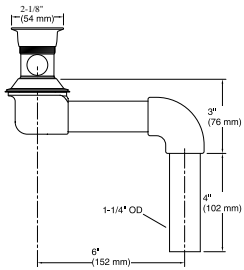

Features

- 1-1/4" (32 mm) connection
- Intended for bathroom sink installations
- Grid drain
- 6" (152 mm) offset
- With overflow

Material

- Brass

Recommended Products/Accessories

- K-23726 Drain treatment
- K-23723 Faucet cleaner

Technical Information

All product dimensions are nominal.

Material: Brass

Notes

Install this product according to the installation guide.