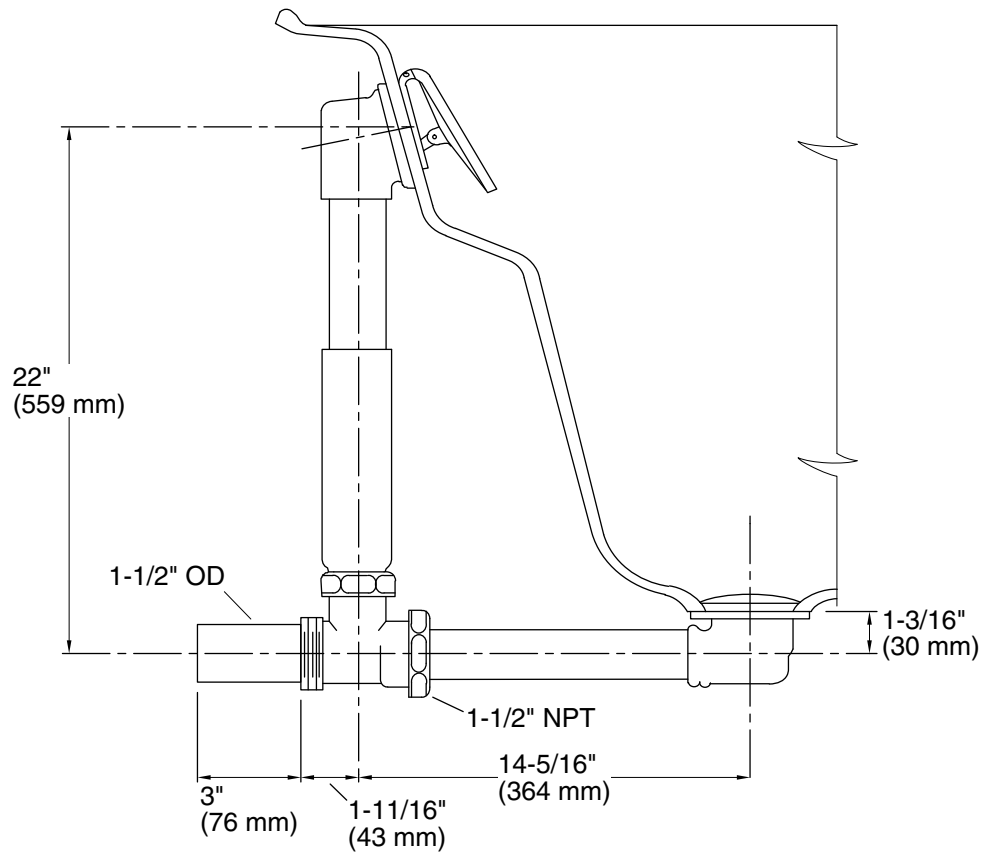

### Features

- 17-gauge brass construction
- Brass tailpiece
- 1-1/2" (38 mm) NPT connection
- Supports both above- and through-the-floor installations
- For use with most Tea-for-Two® 66" x 36" baths, BubbleMassage™ air baths, and whirlpools

### Technical Information

All product dimensions are nominal.

Drain included: No