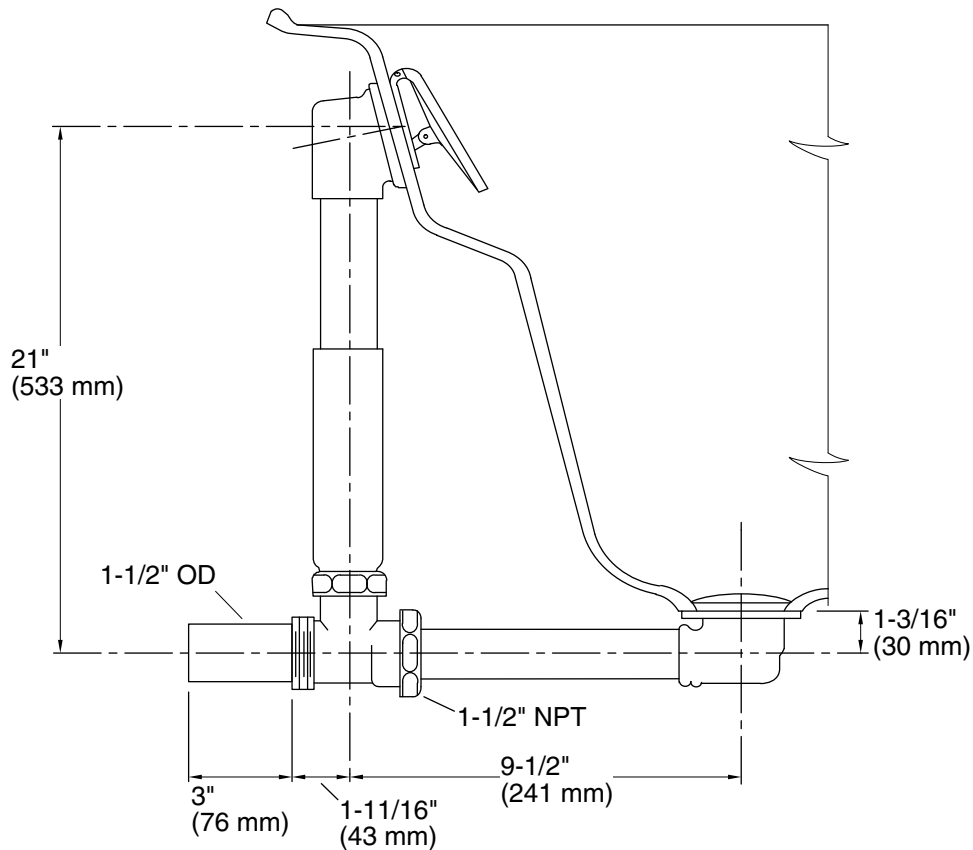

Features

- 17-gauge brass construction
- Brass tailpiece
- 1-1/2" (38 mm) NPT connection
- Supports both above- and through-the-floor installations
- For use with most Tea-for-Two® 66" x 36" whirlpools with spa/massage enhanced package

Technical Information

All product dimensions are nominal.

Drain included: No

Notes

Install this product according to the installation guide.

ADA compliant when installed to the specific requirements of these regulations.