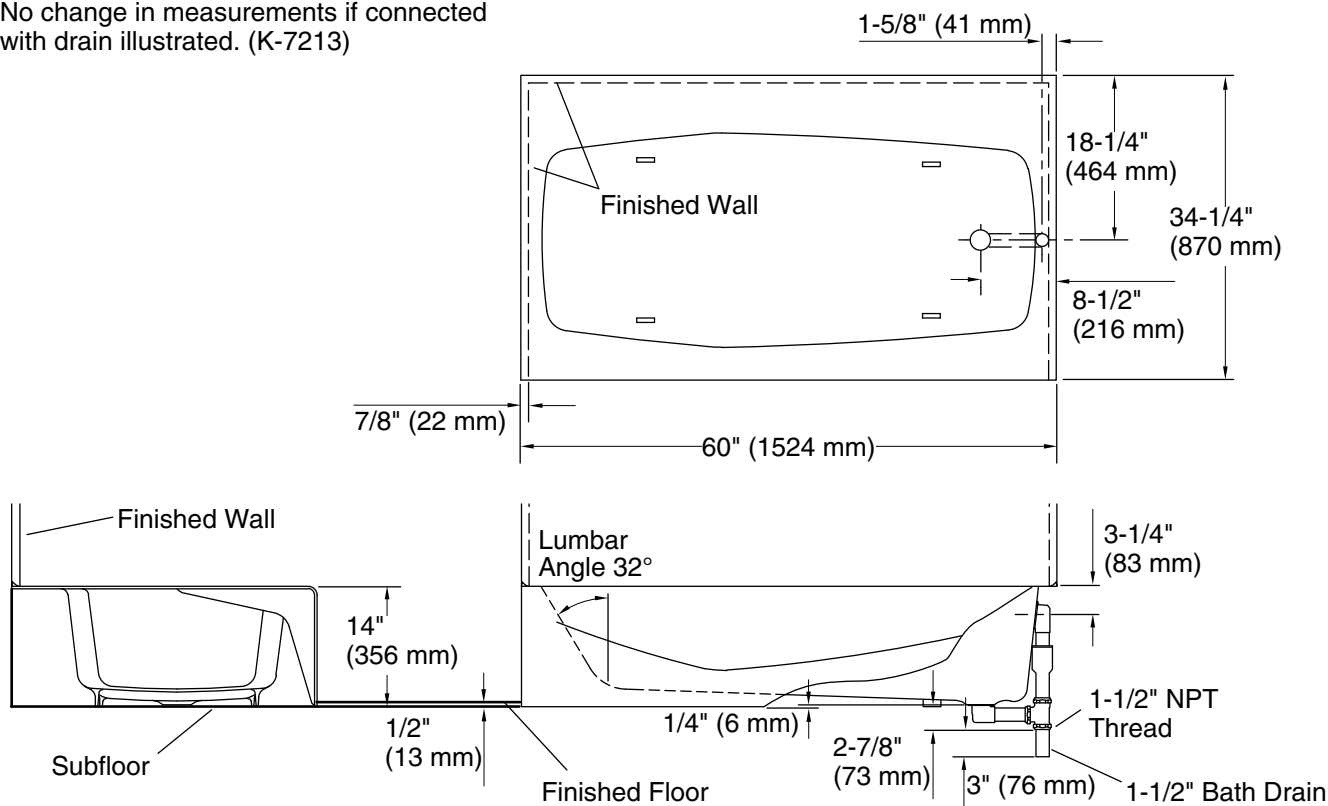

## Features

- 60" (1524 mm) x 34-1/4" (870 mm) x 14" (356 mm)
- Our most popular bath
- Integral apron for quick installation
- Integral lumbar support
- Integral apron
- Safeguard® slip-resistant surface provides excellent traction underfoot

## Technical Information

All product dimensions are nominal.

Drain location:	Right
Basin area, bottom:	45" x 22" (1143 mm x 559 mm)
Basin area, top:	55" x 24" (1397 mm x 610 mm)
Weight:	330 lbs (149.7 kg)
Minimum floor load:	51 lbs/ft <sup>2</sup> (249 kg/m <sup>2</sup> )
Water depth:	8-5/8" (219 mm)
Water capacity:	33 gal (124.9 L)
Minimum flat for door:	1-7/8" (47 mm)