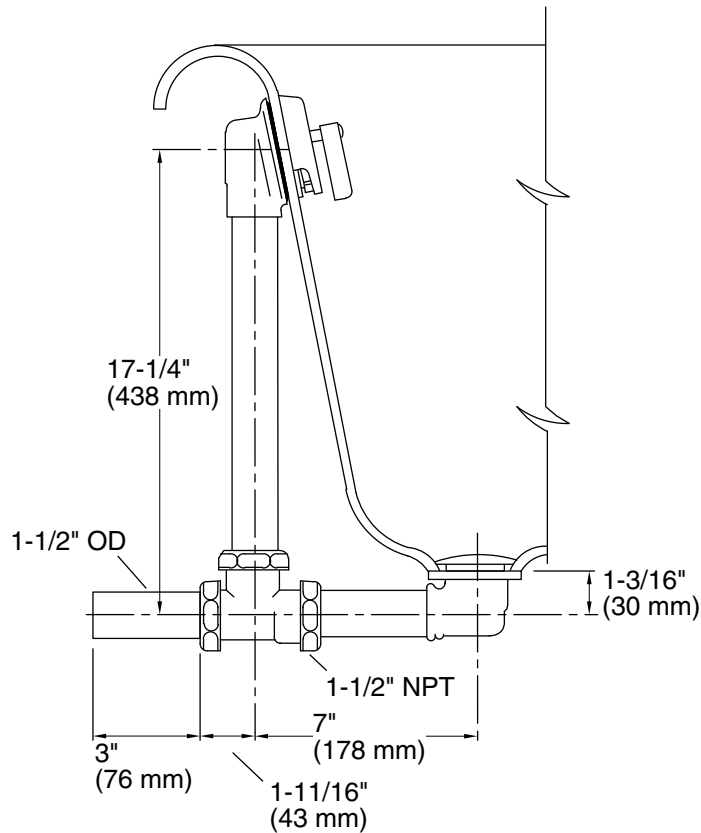

Features

- 17-gauge brass construction
- Brass tailpiece
- For use with Artifacts™ freestanding baths
- Includes brass tee, pipe, and pop-up drain

Material

- KOHLER® finishes resist corrosion and tarnishing

Installation

- Above- or through-the-floor

Recommended Products/Accessories

- K-21000-B 66-1/4" x 32-1/2" freestanding bath
- K-21000-P5 66-1/4" x 32-1/2" freestanding bath
- K-21000-W 66-1/4" x 32-1/2" freestanding bath
- K-23726 Drain treatment
- K-23723 Faucet cleaner

Technical Information

All product dimensions are nominal.

Material: Brass

Notes

Install this product according to the installation guide.