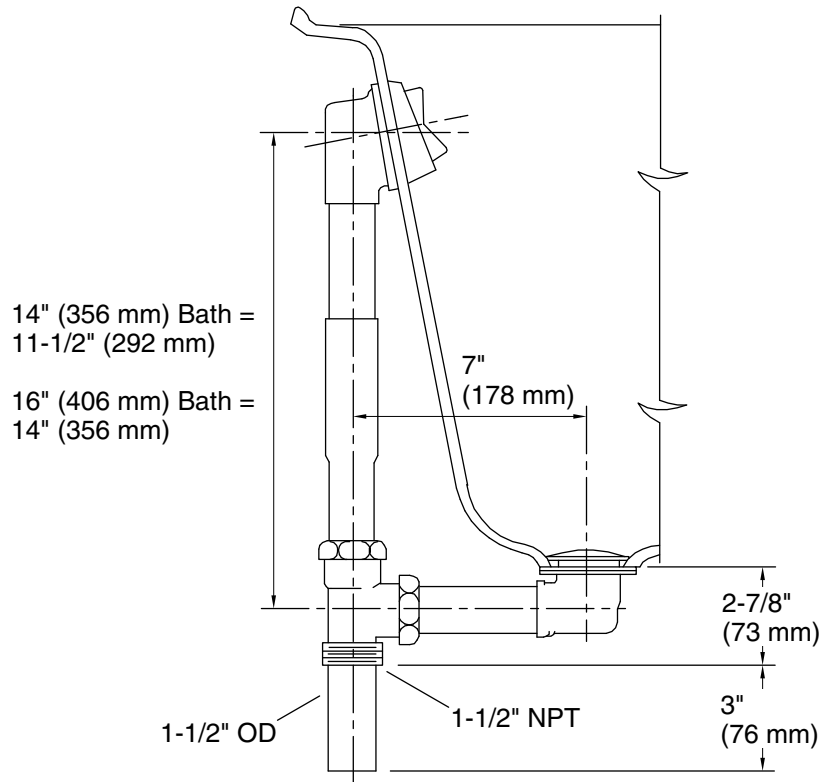

## Features

- Adjustable trip lever
- 1-1/2" (38 mm) connection
- Brass tailpiece
- 17-gauge brass construction

## Installation

- For 14" – 16" (356 – 406 mm) deep baths
- For through-the-floor installations

### Technical Information

All product dimensions are nominal.

Material: Brass