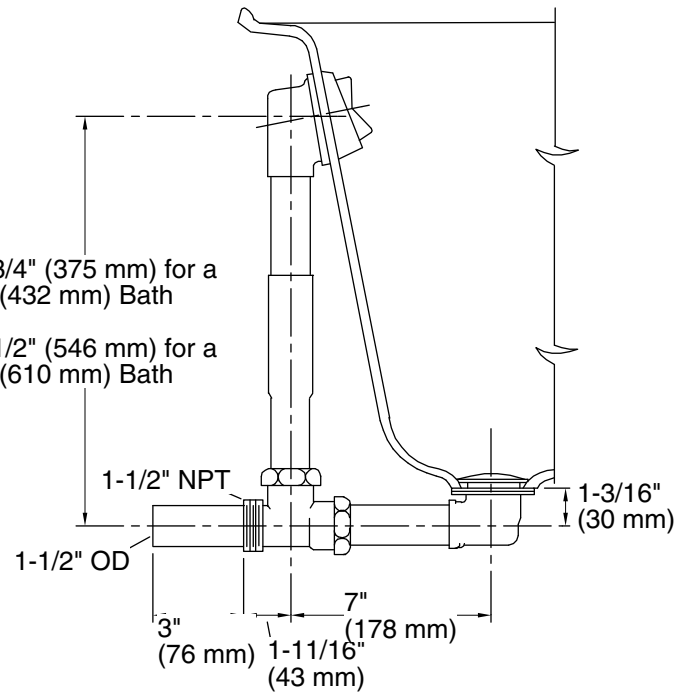

Clearflo

1-1/2" adjustable pop-up drain
K-7161-AF

Features

- 17-gauge brass construction
- Brass tailpiece
- Adjustable trip lever
- For use with 17" - 24" (432 - 610 mm) deep baths, whirlpools, and BubbleMassage™ air baths
- 1-1/2" (38 mm) connection

Installation

- Above- or through-the-floor

Recommended Products/Accessories

- K-23726 Drain treatment
- K-23723 Faucet cleaner

Codes/Standards

ASME A112.18.2/CSA B125.2

KOHLER® One-Year Limited Warranty

See website for detailed warranty information.

Through-the-Floor

Above-the-Floor

Technical Information

All product dimensions are nominal.

Material: Brass

Notes

Install this product according to the installation instructions.