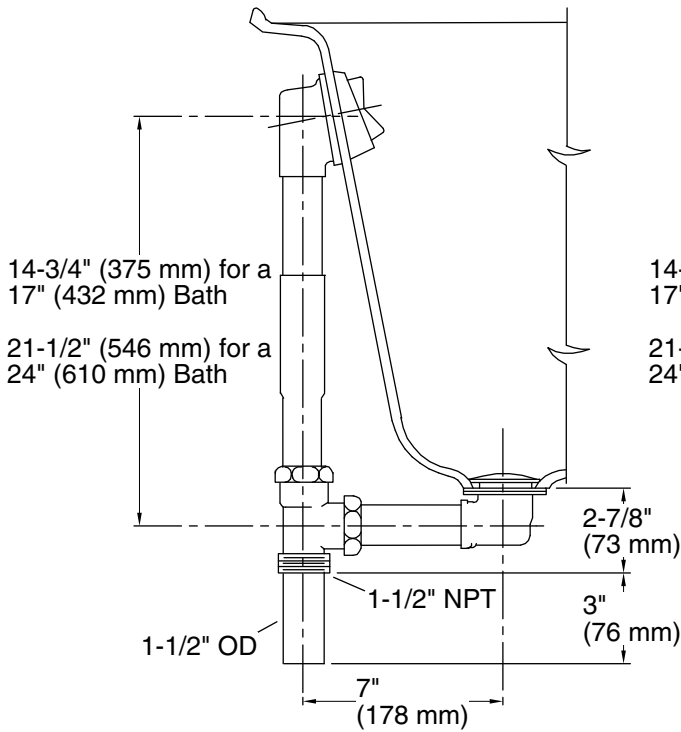

Clearflo

1-1/2" adjustable pop-up drain
K-7161-AF

Features

- 17-gauge brass construction
- Brass tailpiece
- Adjustable trip lever
- For use with 17" - 24" (432 - 610 mm) deep baths, whirlpools, and BubbleMassage™ air baths
- 1-1/2" (38 mm) connection

Installation

- Above- or through-the-floor

Recommended Products/Accessories

- K-23726 Drain treatment
- K-23723 Faucet cleaner

Codes/Standards

ASME A112.18.2/CSA B125.2

KOHLER® One-Year Limited Warranty

See website for detailed warranty information.

Through-the-Floor

Above-the-Floor

Technical Information

All product dimensions are nominal.

Material: Brass

Notes

Install this product according to the installation instructions.