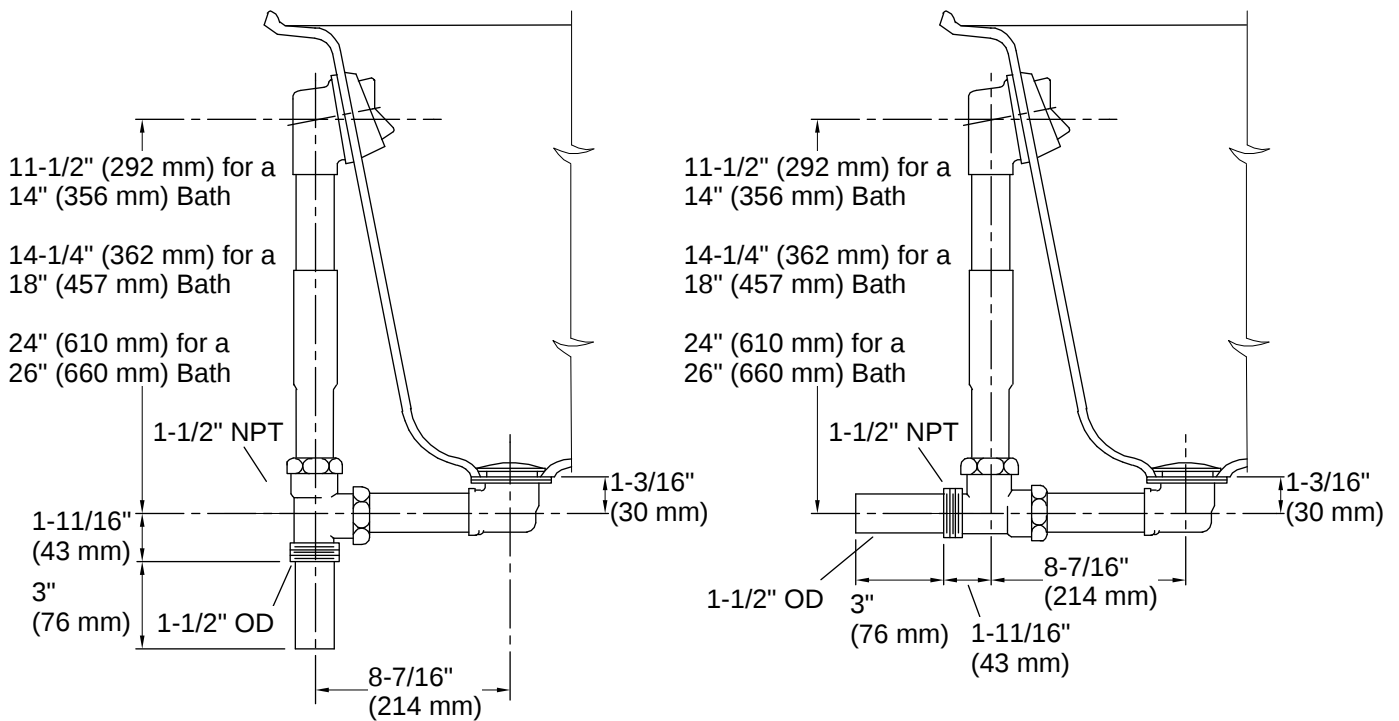

Installation

- Above- or through-the-floor

Installation Notes

Install this product according to the installation instructions.

Measure your actual product for roughing-in details.