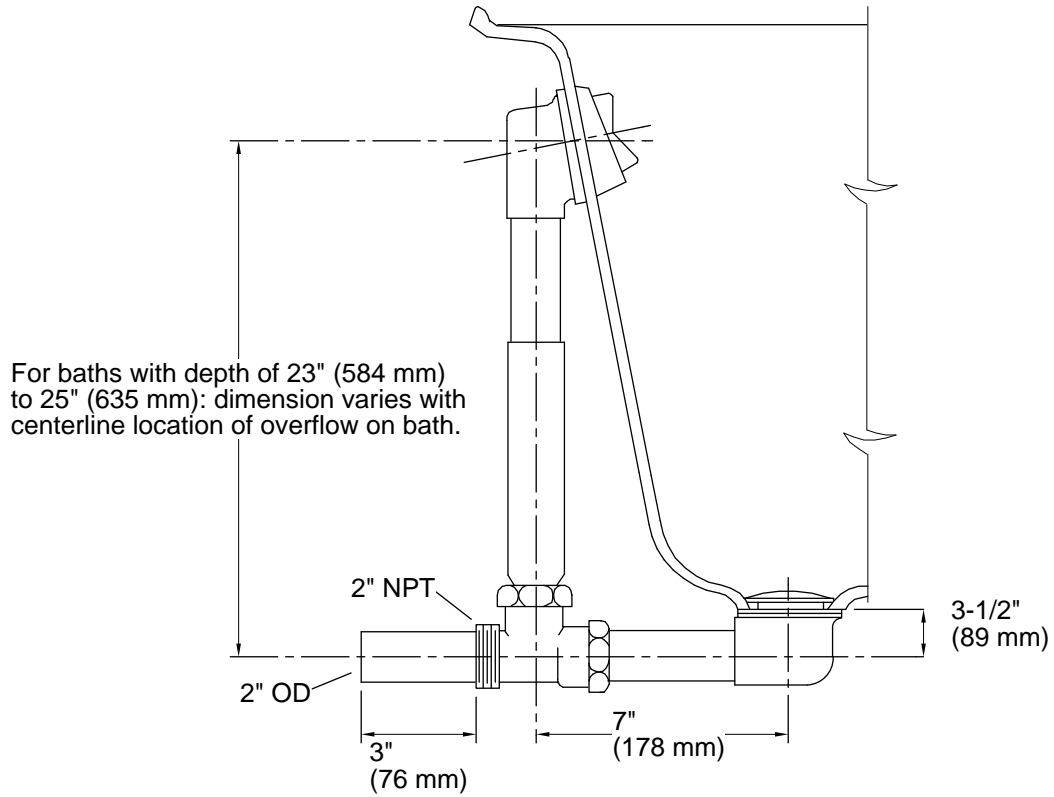

Clearflo

2" adjustable pop-up drain
K-7167

Features

- 17-gauge brass construction
- Brass tailpiece
- 2" (51 mm) NPT connection
- For whirlpool baths with 23" (584 mm) to 25" (635 mm) depth

Installation

- Above- or through-the-floor

Technical Information

All product dimensions are nominal.

Material: Brass

Notes

Install this product according to the installation guide.