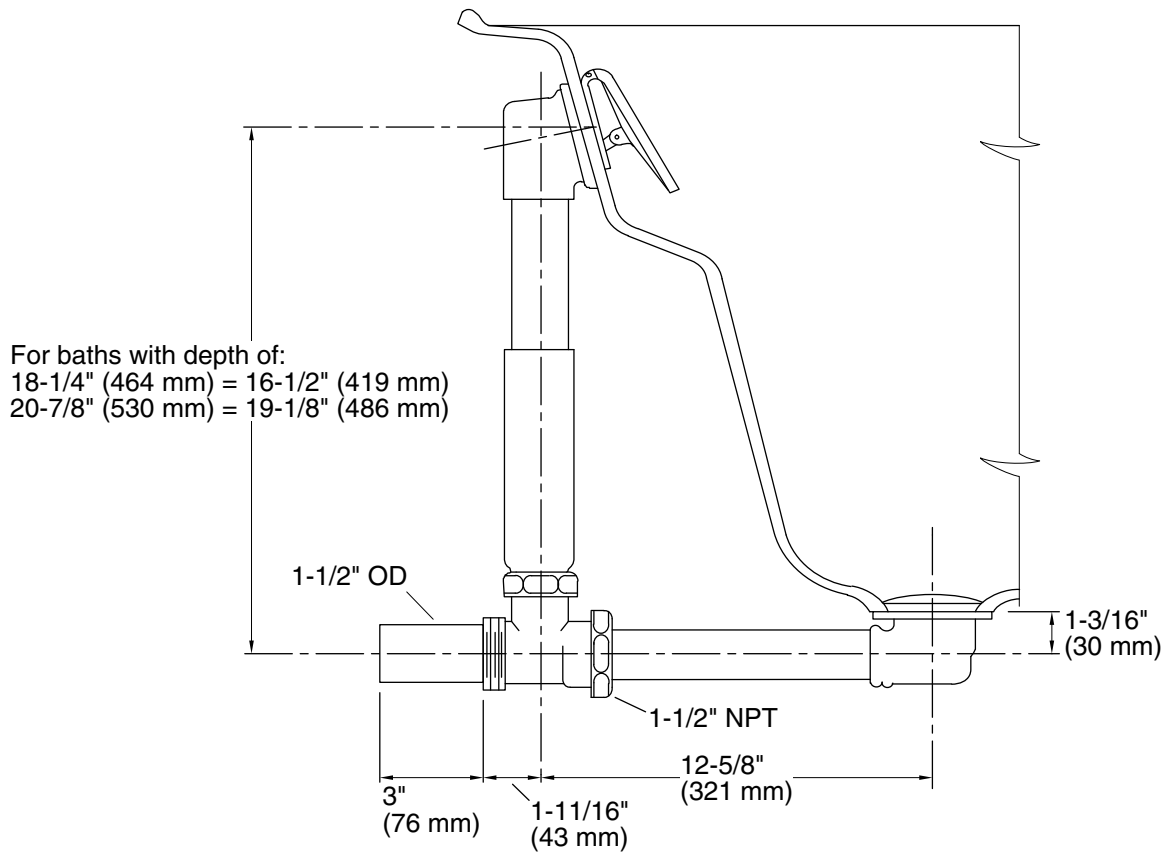

Features

- 17-gauge brass construction
- Brass tailpiece
- 1-1/2" (38 mm) NPT connection
- Supports both above- and through-the-floor installations
- For use with Tea-for-Two® 5' (1524 mm) and 6' (1828 mm) baths, BubbleMassage™ air baths, and whirlpools

Technical Information

All product dimensions are nominal.

Drain included: Yes

Notes

Install this product according to the installation guide.

ADA compliant when installed to the specific requirements of these regulations.