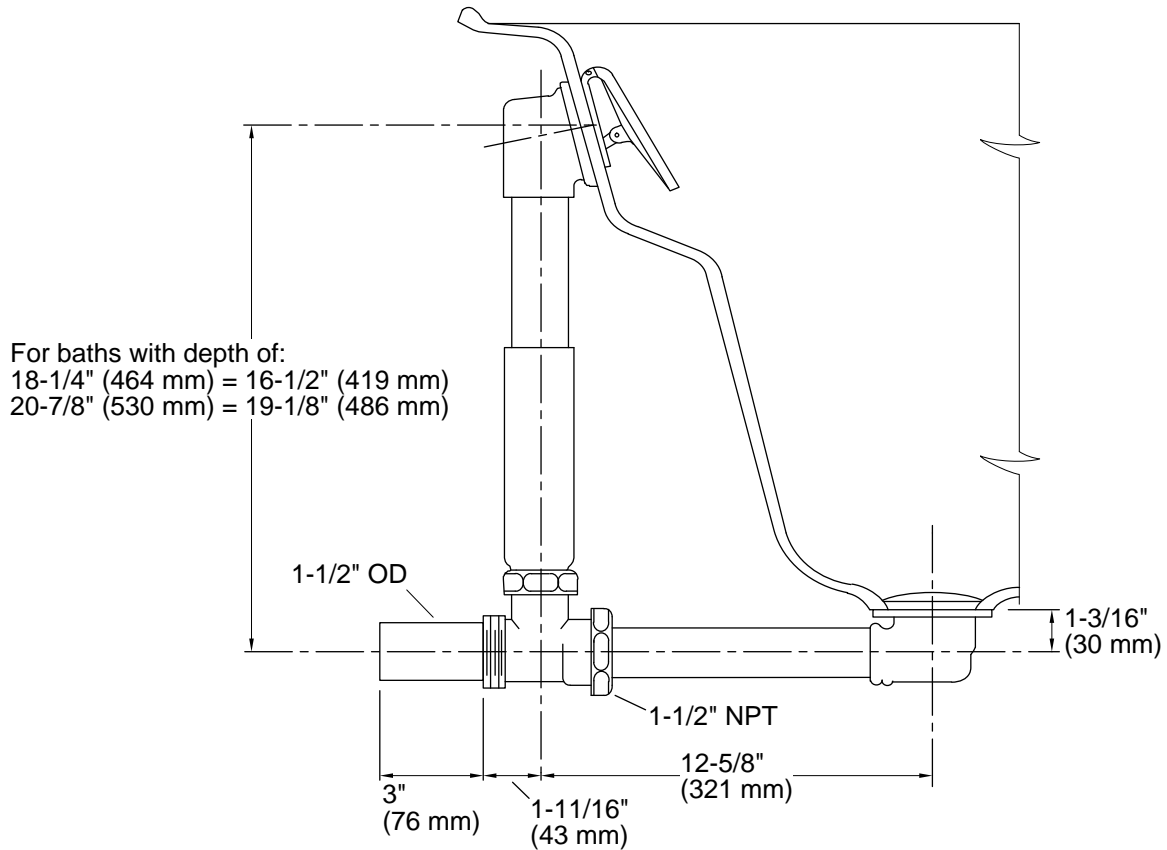

Technical Information

All product dimensions are nominal.

Material: Brass

Notes

Install this product according to the installation guide.

ADA compliant when installed to the specific requirements of these regulations.