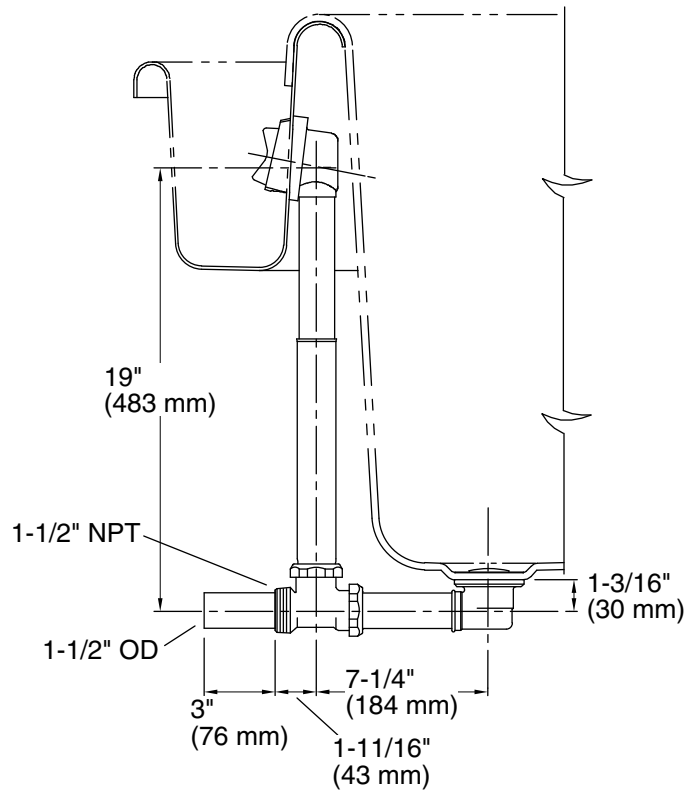

Features

- 17-gauge brass construction
- Brass tailpiece
- Adjustable trip lever
- 1-1/2" (38 mm) connection
- For use with the sok® bath

Installation

- Above- or through-the-floor

Recommended Products/Accessories

Color tiles intended for reference only.

Color	Code	Description
	CP	Polished Chrome
	BN	Vibrant® Brushed Nickel

Through-the-Floor

Above-the-Floor

Technical Information

All product dimensions are nominal.

Drain included: Yes