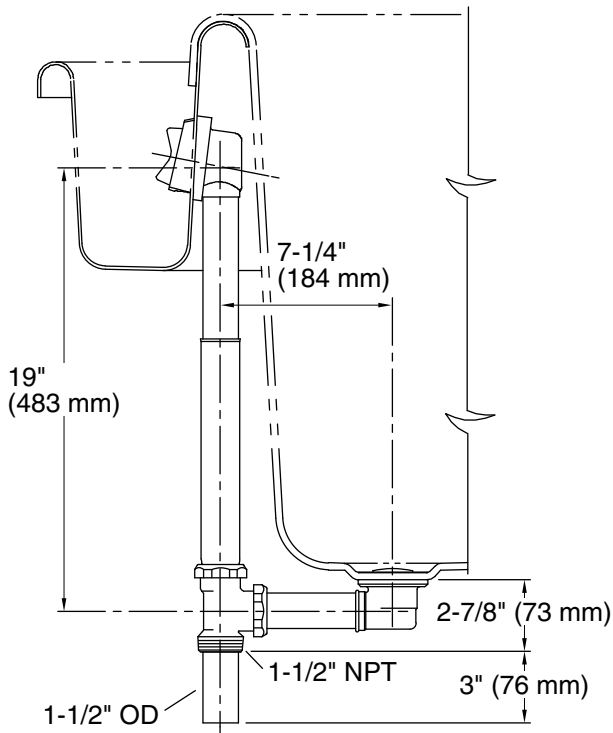

Features

- 17-gauge brass construction
- Brass tailpiece
- Adjustable trip lever
- 1-1/2" (38 mm) connection
- For use with the sok® bath

Installation

- Above- or through-the-floor

Recommended Products/Accessories

Color tiles intended for reference only.

Color	Code	Description
	CP	Polished Chrome
	BN	Vibrant® Brushed Nickel

Through-the-Floor

Above-the-Floor

Technical Information

All product dimensions are nominal.

Drain included: Yes