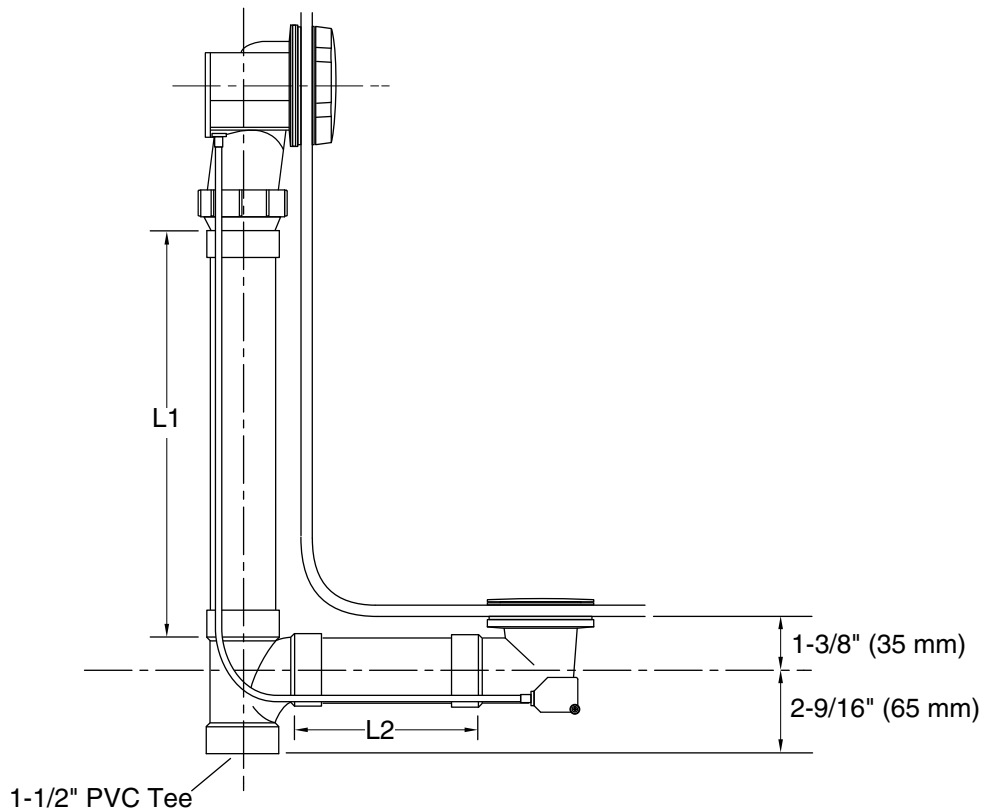

Technical Information

All product dimensions are nominal.

Material: Metal

Notes

Install this product according to the installation guide.

The combined length of the vertical (supplied) and horizontal (supplied) tubing after being cut for the bath installation must be equal to or less than 25" (635 mm).