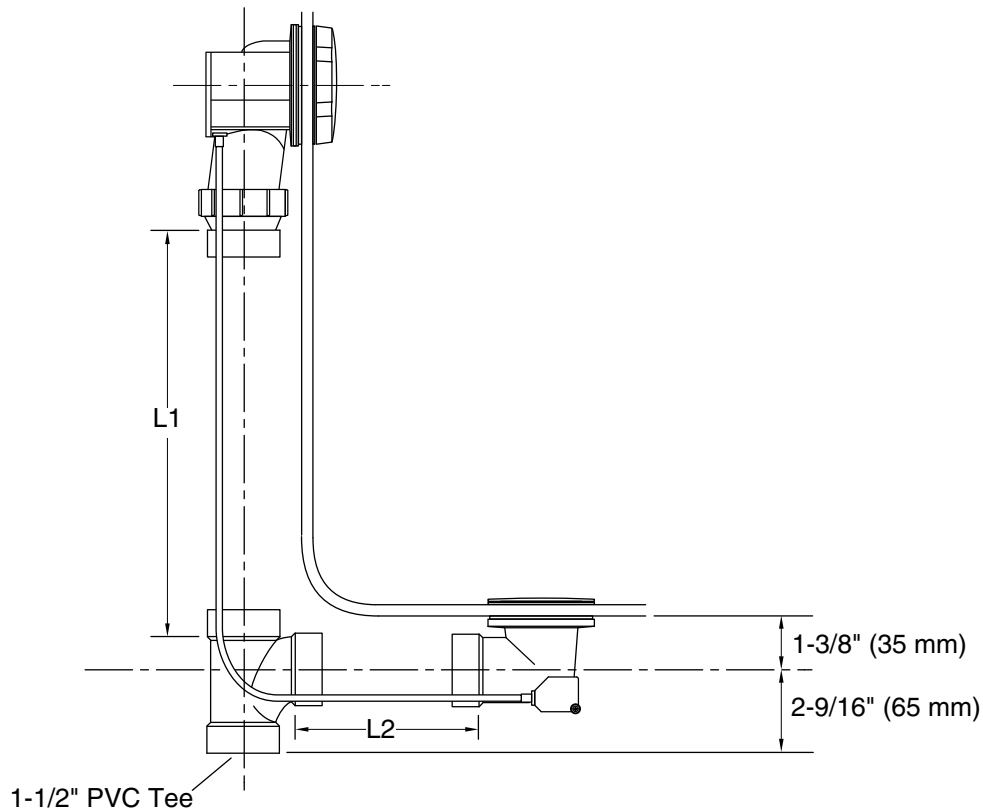

### Features

- For baths 14" – 21" (356 – 533 mm) deep from center of bath overflow outlet to center of bath drain outlet
- External 27" (686 mm) length cable
- No internal linkages, reducing the potential for clogging
- PVC tubing sold separately

### Technical Information

All product dimensions are nominal.

Material: Metal

### Notes

Install this product according to the installation guide.

The combined length of the vertical and horizontal tubing after being cut for the bath installation must be equal to or less than 25" (635 mm).