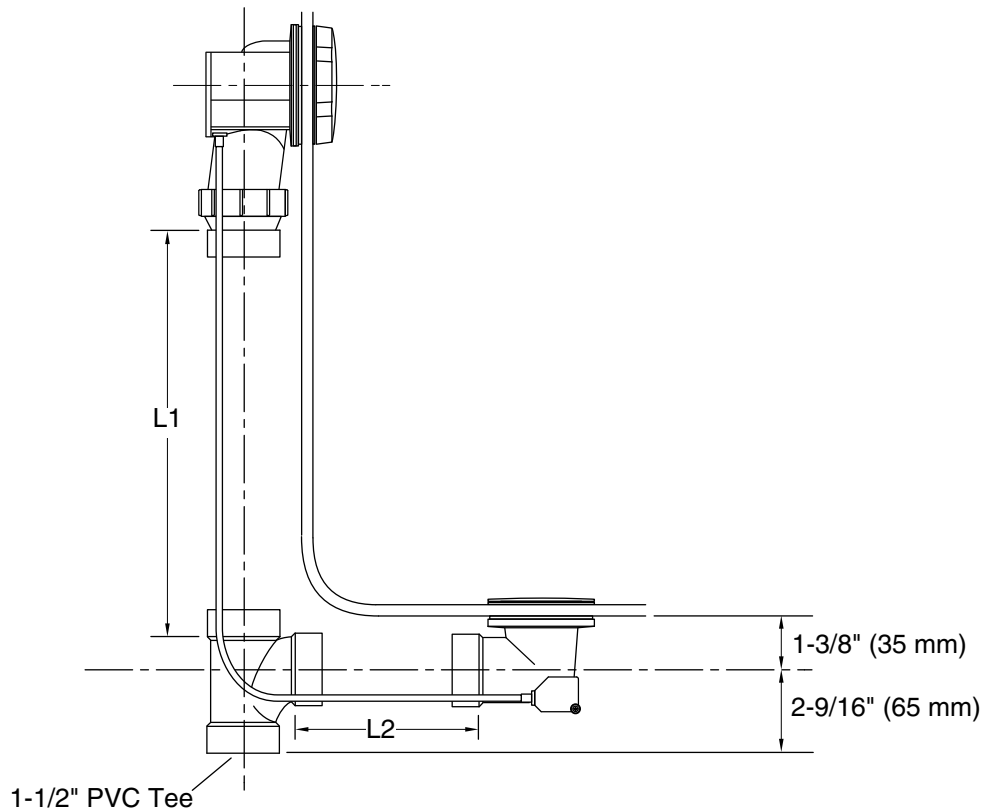

Features

- For baths 14" – 21" (356 – 533 mm) deep from center of bath overflow outlet to center of bath drain outlet
- External 27" (686 mm) length cable
- No internal linkages, reducing the potential for clogging
- PVC tubing sold separately

Material

- Metal construction control handle and stopper

Installation

- Adjustable rotating connection for easy installation

Recommended Products/Accessories

K-23726 Drain treatment

K-23723 Faucet cleaner

Codes/Standards

Technical Information

All product dimensions are nominal.

Material: Metal

Notes

Install this product according to the installation guide.

The combined length of the vertical and horizontal tubing after being cut for the bath installation must be equal to or less than 25" (635 mm).