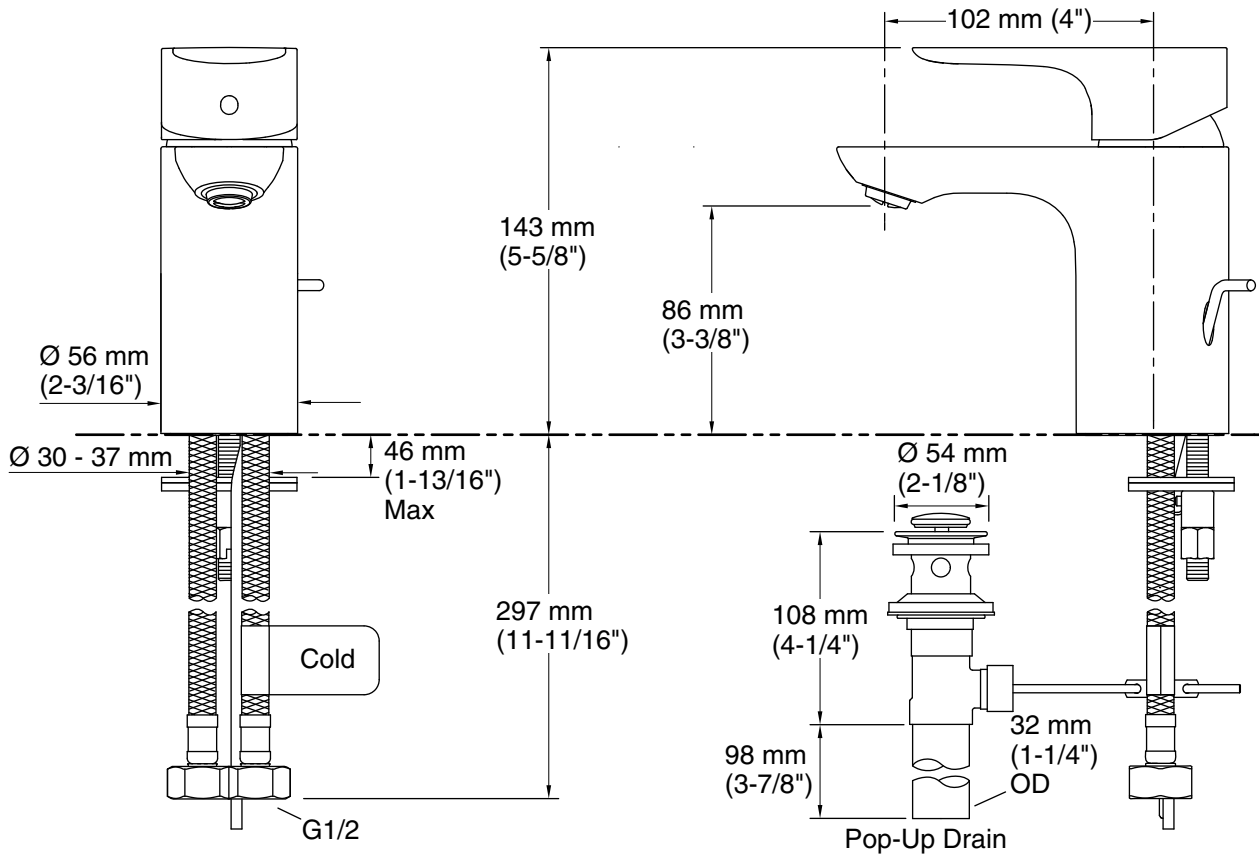

Features

- Lever handle
- KOHLER® ceramic disc valves exceed industry longevity standards for a lifetime of durable performance
- Includes flexible G 1/2 supply hoses for easy installation
- Includes drain

Technical Information

All product dimensions are nominal.

Faucet:

Flow rate: 2.37 gal/min (9 l/min)

Notes

Install this product according to the installation instructions.