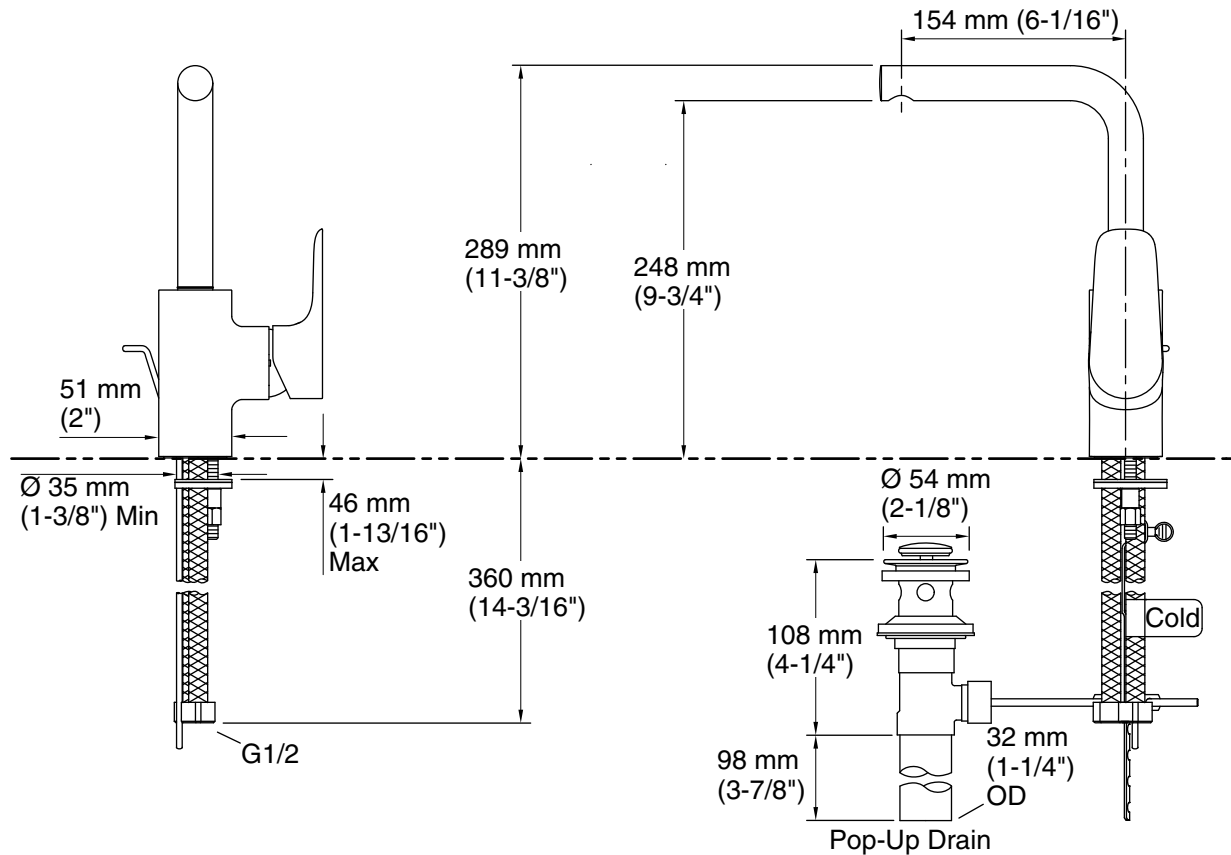

Features

- KOHLER® ceramic disc valves exceed industry longevity standards for a lifetime of durable performance
- Includes flexible G 1/2 supply hoses for easy installation
- Includes drain
- Lever handle

Technical Information

All product dimensions are nominal.

Faucet:

Flow rate: 2.37 gal/min (9 l/min)

Notes

Install this product according to the installation instructions.