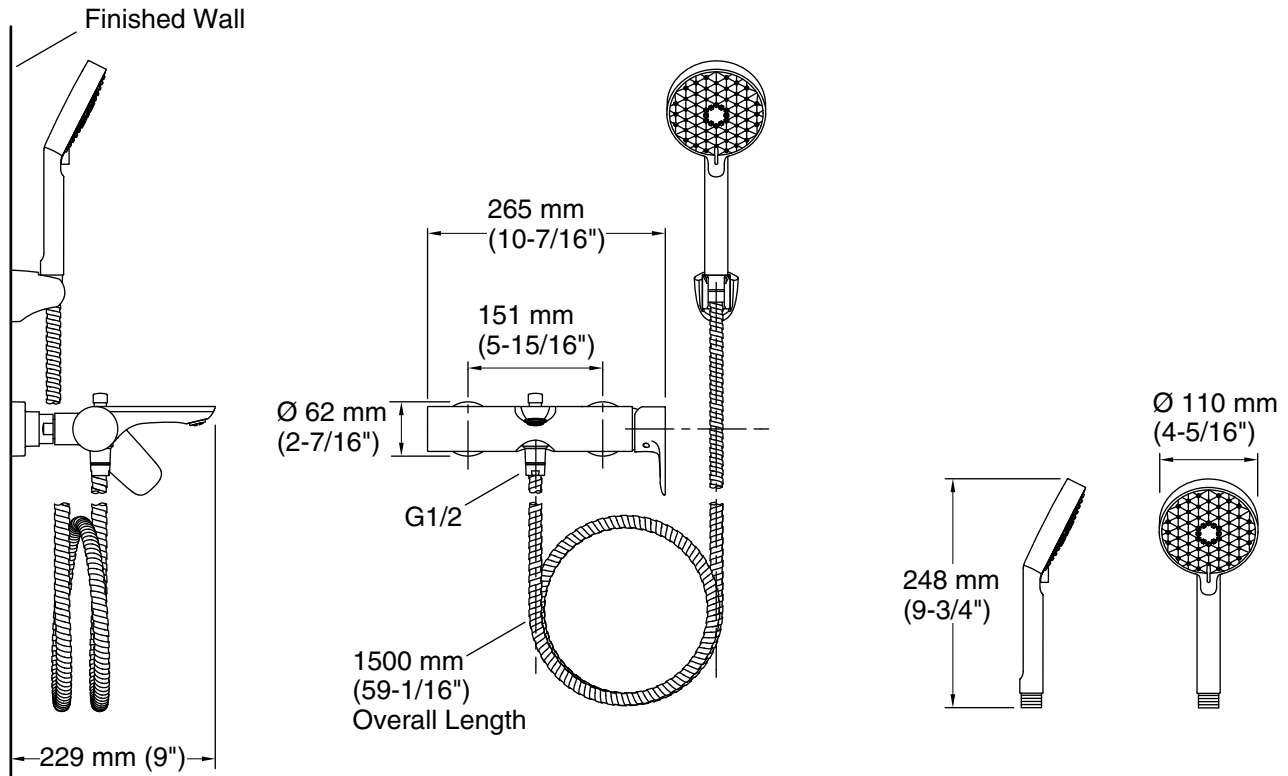

Warranty varies by country. See country website for detailed warranty information.

Technical Information

All product dimensions are nominal.

Faucet:

Flow rate: 4.23 gal/min (16 l/min)

Pressure: 45 psi (3.1 bar)

Handshower:

Rated maximum flow: 2.11 gal/min (8 l/min)

Notes

Install this product according to the installation instructions.