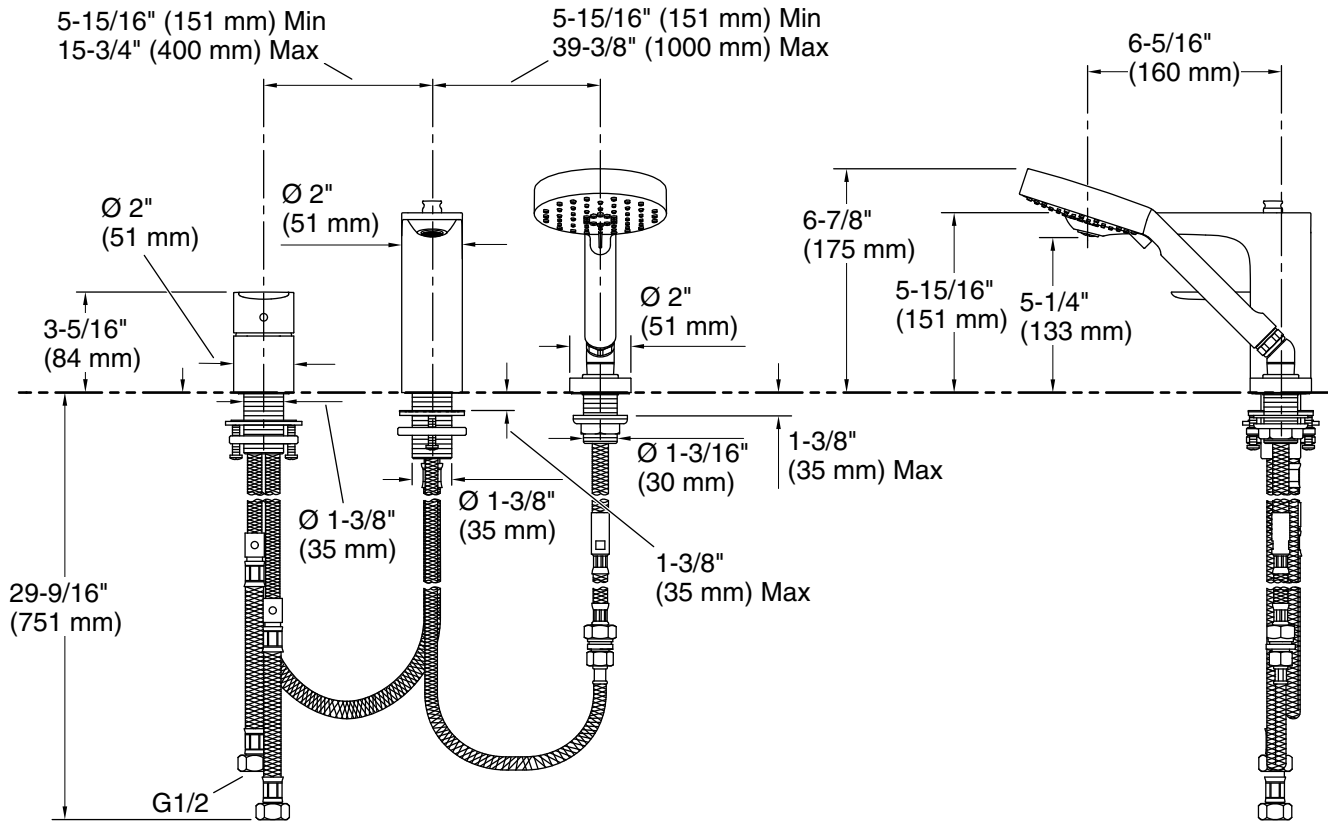

Features

- Single Lever handle allows for on/off activation, volume, and temperature control
- Integrated diverter lets you toggle between two water outlets
- Laminar flow
- 6.5 gpm (24.6 lpm) maximum bath faucet flow rate at 45 psi (3.1 bar)
- Advanced spray engine provides three alternate experiences: wide coverage, intense drenching, and targeted spray
- Thumb tab allows for a smooth transition between sprays
- 2.38 gpm (9.0 lpm) maximum handshower flow rate at 80 psi (5.5 bar)
- KOHLER® ceramic disc valves exceed industry longevity standards for a lifetime of durable performance
- Includes flexible G 1/2 supply hoses for easy installation

Material

- Brass
- KOHLER finishes resist corrosion and tarnishing

Installation

- Deck-mount

Codes/Standards

None Applicable

See website for detailed warranty information.

Technical Information

All product dimensions are nominal.

Faucet flow rate: 6.5 gal/min (24.6 l/min)

Handshower rated max flow: 2.5 gal/min (9.5 l/min)

Notes

Install this product according to the installation instructions.