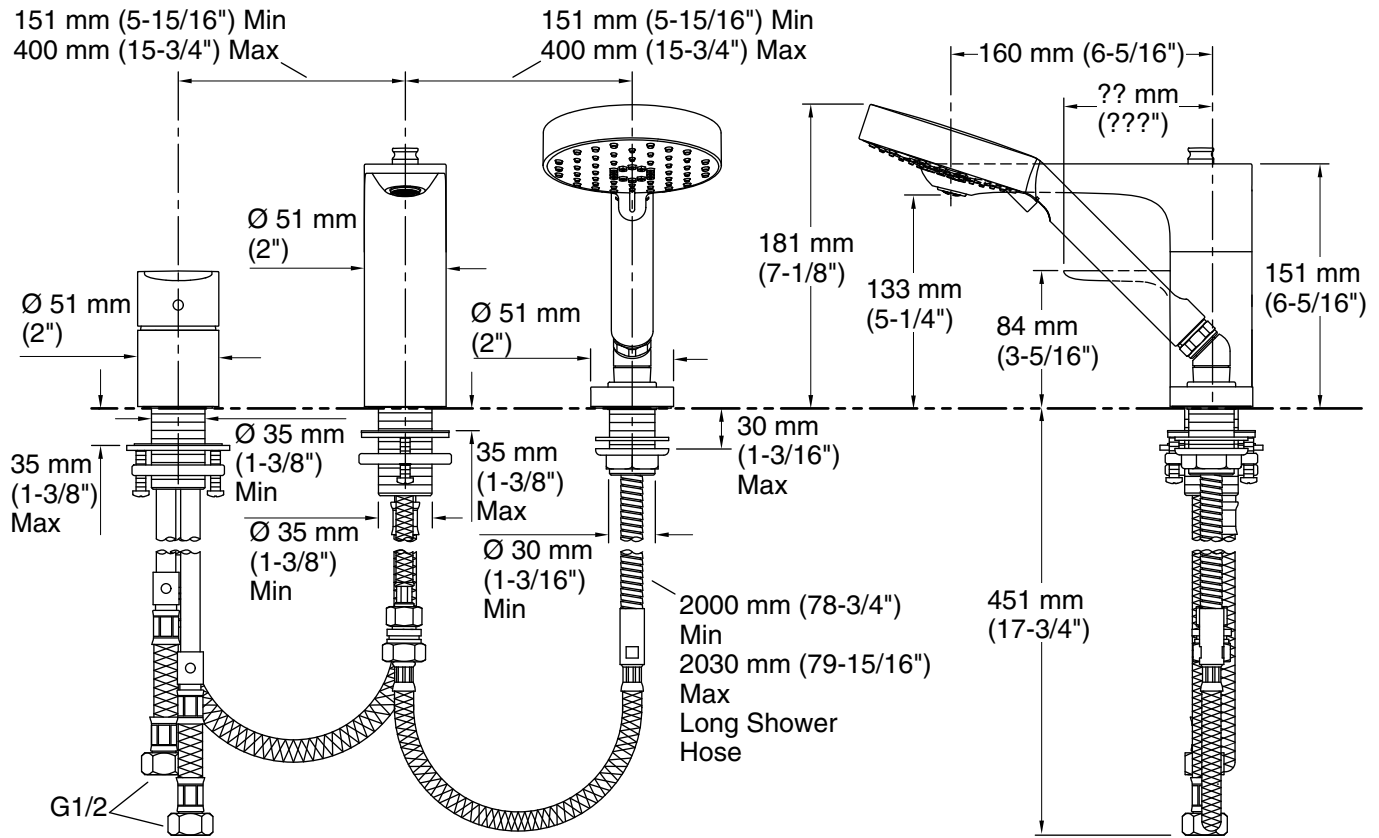

Features

- Lever handle
- KOHLER ceramic disc valves exceed industry longevity standards for a lifetime of durable performance
- Includes handshower
- Includes diverter
- Includes hose
- Includes flexible G 1/2 supply hoses for easy installation

Available Colors/Finishes

Color tiles intended for reference only.

Color	Code	Description
	CP	Polished Chrome

Technical Information

All product dimensions are nominal.

Faucet:

Flow rate: 4 gal/min (15.1 l/min)

Pressure: 45 psi (3.1 bar)

Handshower:

Rated maximum flow: 2.37 gal/min (9 l/min)

Notes

Install this product according to the installation instructions.