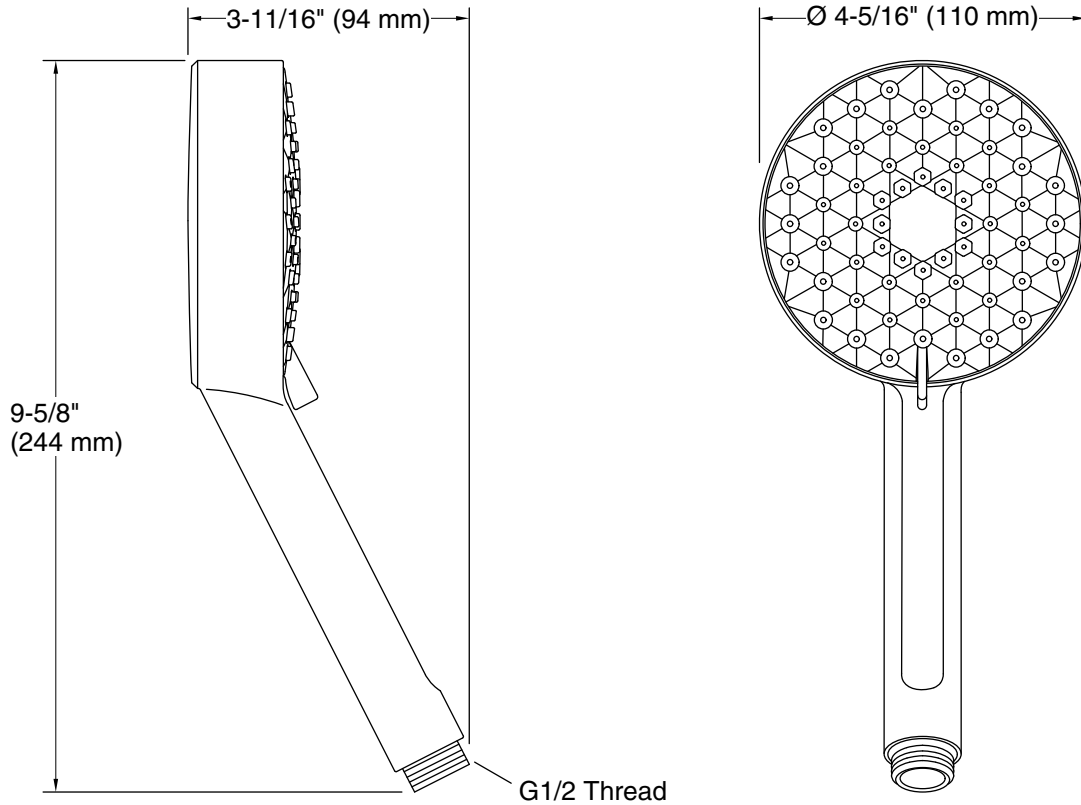

Features

- Handshower features contemporary design
- Three spray functions and ADA-compliant nonpositive shutoff
- Wide coverage spray produces an encompassing spray for everyday use
- Intense drenching spray delivers a forceful spray ideal for rinsing shampoo from hair
- Targeted spray is a focused stream for targeting sore muscles or use as a utility spray
- Thumb tab allows for a smooth transition between sprays
- Spray nozzles cover full area of sprayhead
- Combination of balance, weight, grip, and angle makes this handshower comfortable and easy to use
- MasterClean™ sprayface features an easy-to-clean surface that withstands mineral buildup and maximizes spray performance
- 1.75 gpm (6.6 lpm) flow rate.
- This product can help a building earn Water Efficiency points in LEED® Green Building Rating System

Technical Information

All product dimensions are nominal.

Handshower:

Rated maximum flow: 1.75 gal/min (6.6 l/min)

Notes

Install this product according to the installation instructions.

Plumbing codes require approved backflow prevention devices to be installed in-line to handshowers. Please consult with local plumbing officials.