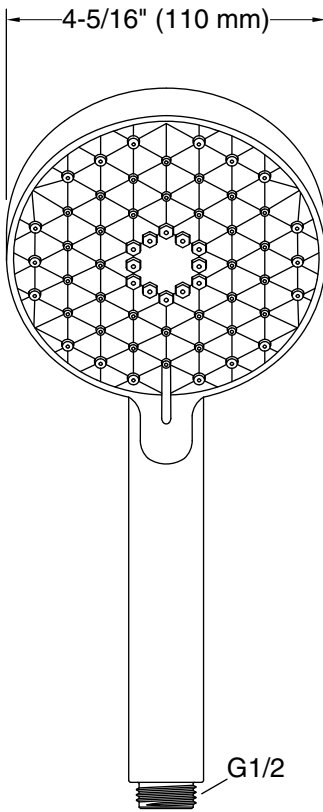

Technical Information

All product dimensions are nominal.

Drain included: No

Handshower:

Rated maximum flow: 2.38 gal/min (9 l/min)

Pressure: 80 psi (5.5 bar)

Notes

Install this product according to the installation instructions.