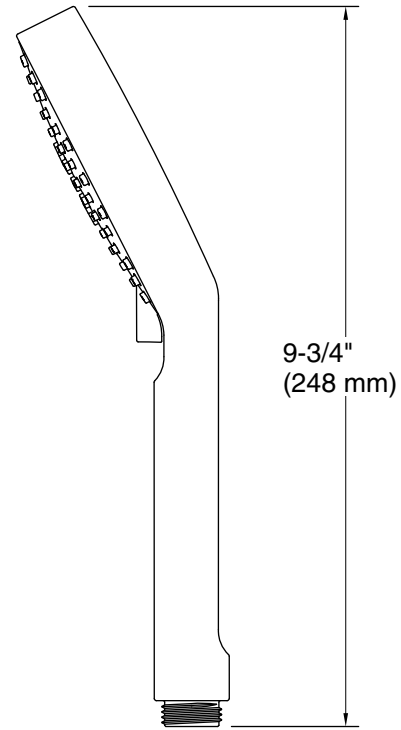

Technical Information

All product dimensions are nominal.

Drain included: No

Handshower:

Rated maximum flow: 2.38 gal/min (9 l/min)

Pressure: 80 psi (5.5 bar)

Notes

Install this product according to the installation instructions.