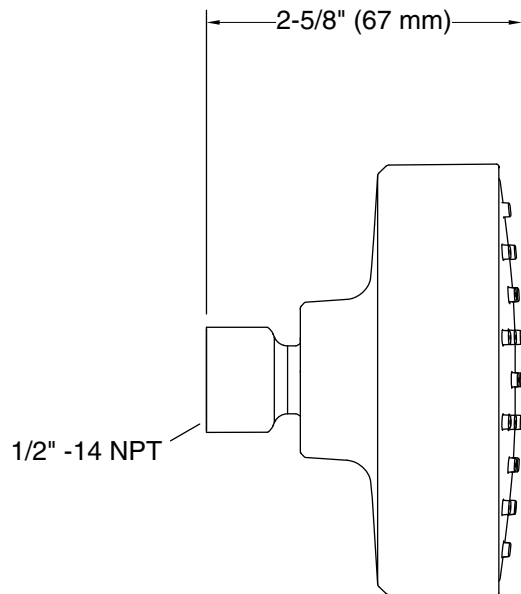

Technical Information

All product dimensions are nominal.

Drain included: No

Showerhead/Body Spray:

Rated maximum flow: 1.5 gal/min (5.7 l/min)

Notes

Install this product according to the installation guide.