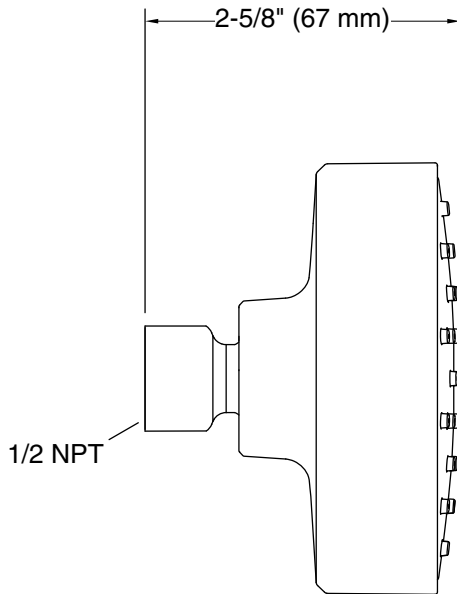

Material

- Durable material construction
- KOHLER® finishes resist corrosion and tarnishing

Installation

- Wall-mount
- 1/2 -14 NPT connection
- Shower arm and flange sold separately

Recommended Products/Accessories

Technical Information

All product dimensions are nominal.

Drain included: No

Showerhead/Body Spray:

Rated maximum flow: 2.5 gal/min (9.5 l/min)

Notes

Install this product according to the installation instructions.