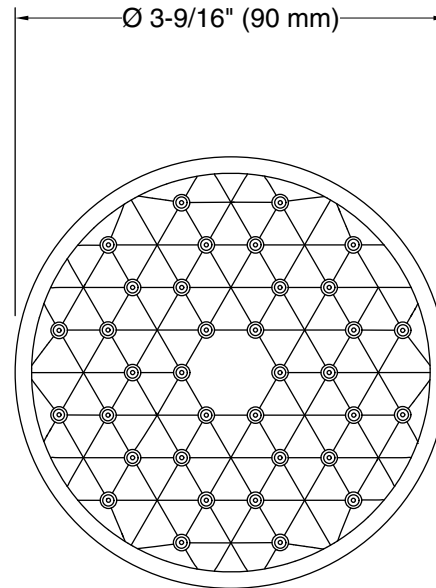

Technical Information

All product dimensions are nominal.

Drain included: No

Showerhead/Body Spray:

Rated maximum flow: 1.75 gal/min (6.6 l/min)

Notes

Install this product according to the installation guide.