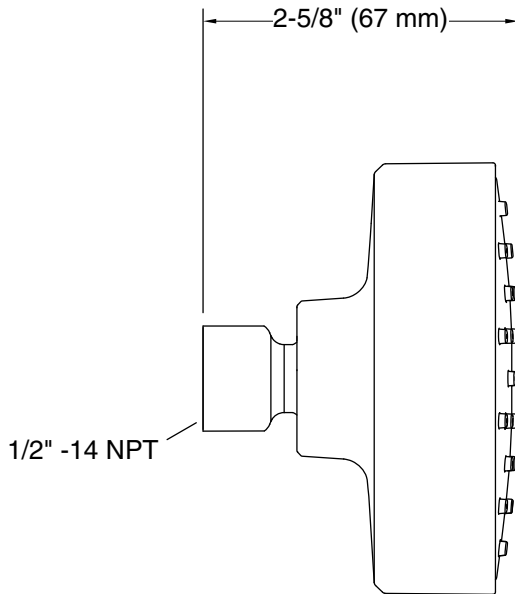

### Features

- Showerhead features contemporary design
- 1.75 gpm (6.6 lpm) showerhead flow rate
- Spray nozzles cover full area of 3-9/16" (90 mm) sprayhead
- Full coverage spray produces an encompassing spray ideal for everyday use
- MasterClean™ sprayface features an easy-to-clean surface that withstands mineral buildup and maximizes spray performance
- This product can help a building earn Water Efficiency points in LEED® Green Building Rating System

### Installation

- Shower arm and flange sold separately
- Wall-mount
- 1/2 -14 NPT connection

**Technical Information**

All product dimensions are nominal.

Drain included: No

**Showerhead/Body Spray:**

Rated maximum flow: 1.75 gal/min (6.6 l/min)

**Notes**

Install this product according to the installation guide.