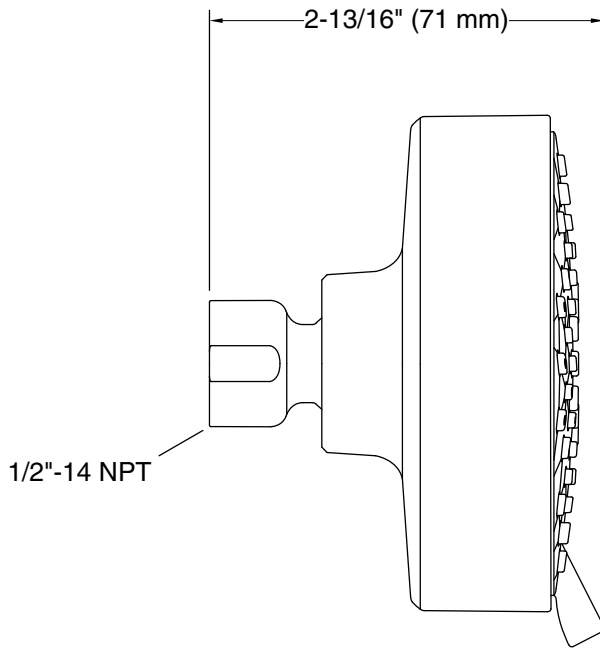

Technical Information

All product dimensions are nominal.

Showerhead/Body Spray:

Rated maximum flow: 1.75 gal/min (6.6 l/min)

Notes

Install this product according to the installation instructions.