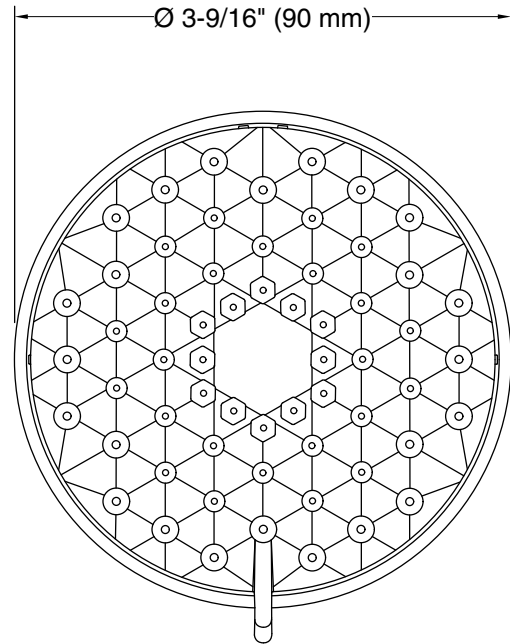

Technical Information

All product dimensions are nominal.

Showerhead/Body Spray:

Rated maximum flow: 1.75 gal/min (6.6 l/min)

Notes

Install this product according to the installation instructions.