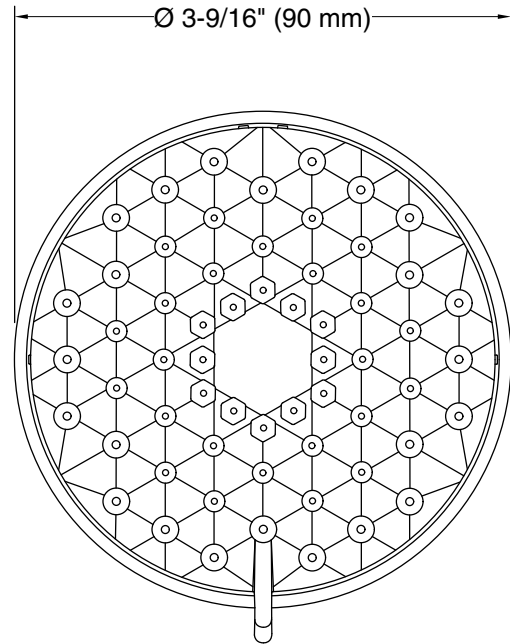

Features

- Showerhead features contemporary design
- Advanced spray engine provides three alternate experiences: wide coverage, intense drenching, and targeted spray
- Wide coverage spray produces an encompassing spray for everyday use
- Intense drenching spray delivers a forceful spray ideal for rinsing shampoo from hair
- Targeted spray is a focused stream for targeting sore muscles or use as a utility spray
- Simple thumb tab smoothly transitions between sprays
- Spray nozzles cover full area of sprayhead
- MasterClean™ sprayface features an easy-to-clean surface that withstands mineral buildup and maximizes spray performance
- 1.5 gpm (5.7 lpm) showerhead flow rate
- 1/2" NPT connection
- This product can help a building earn Water Efficiency points in LEED® Green Building Rating System

Available Colors/Finishes

Color tiles intended for reference only.

Color	Code	Description
-------	------	-------------

	CP	Polished Chrome
---	----	-----------------

Technical Information

All product dimensions are nominal.