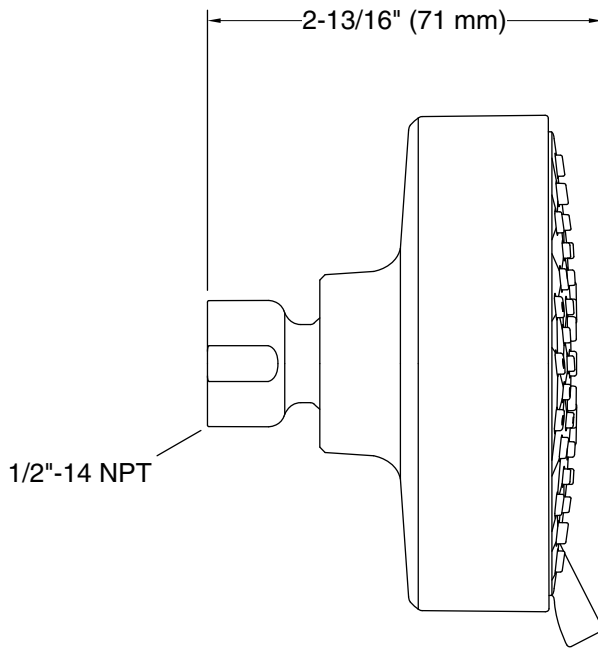

Technical Information

All product dimensions are nominal.

Showerhead/Body Spray:

Rated maximum flow: 1.5 gal/min (5.7 l/min)

Notes

Install this product according to the installation instructions.