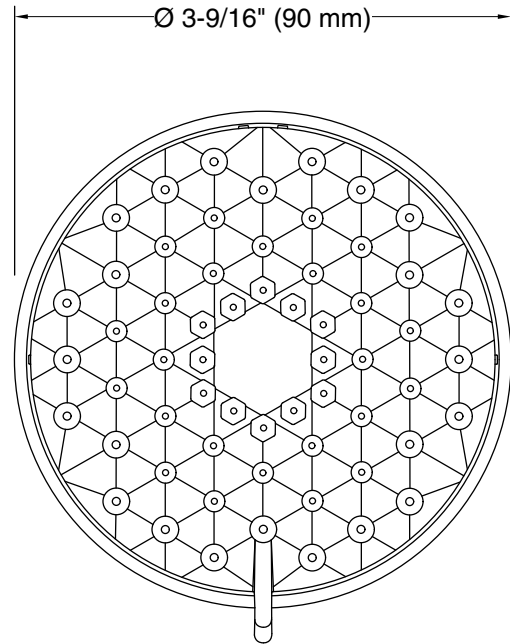

Material

- Durable material construction
- KOHLER® finishes resist corrosion and tarnishing

Installation

- 1/2 -14 NPT connection
- Wall-mount
- Shower arm and flange sold separately

Recommended Products/Accessories

K-7395 Shower Arm and Flange
K-7397 Shower Arm and Flange
K-23723 Faucet cleaner

Codes/Standards

ASME A112.18.1/CSA B125.1
DOE - Energy Policy Act 1992
IAPMO Certification

KOHLER® Faucet Lifetime Limited Warranty

Technical Information

All product dimensions are nominal.

Showerhead/Body Spray:

Rated maximum flow: 2.5 gal/min (9.5 l/min)

Notes

Install this product according to the installation instructions.