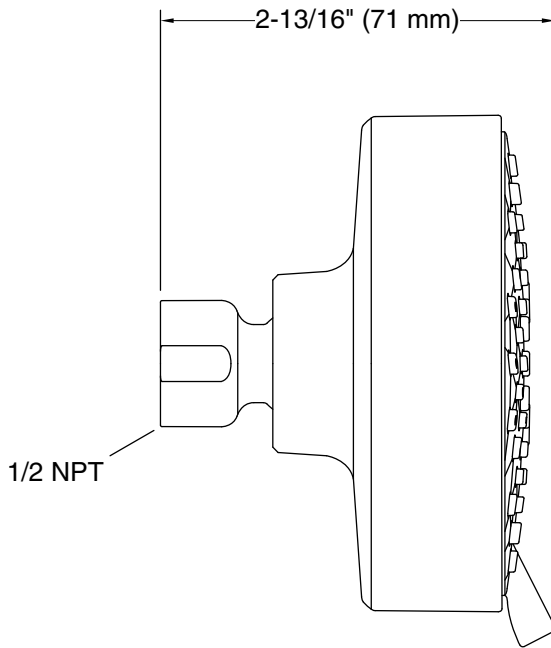

Material

- Durable material construction
- KOHLER® finishes resist corrosion and tarnishing

Installation

- 1/2 -14 NPT connection
- Wall-mount
- Shower arm and flange sold separately

Recommended Products/Accessories

Technical Information

All product dimensions are nominal.

Showerhead/Body Spray:

Rated maximum flow: 2.5 gal/min (9.5 l/min)

Notes

Install this product according to the installation instructions.