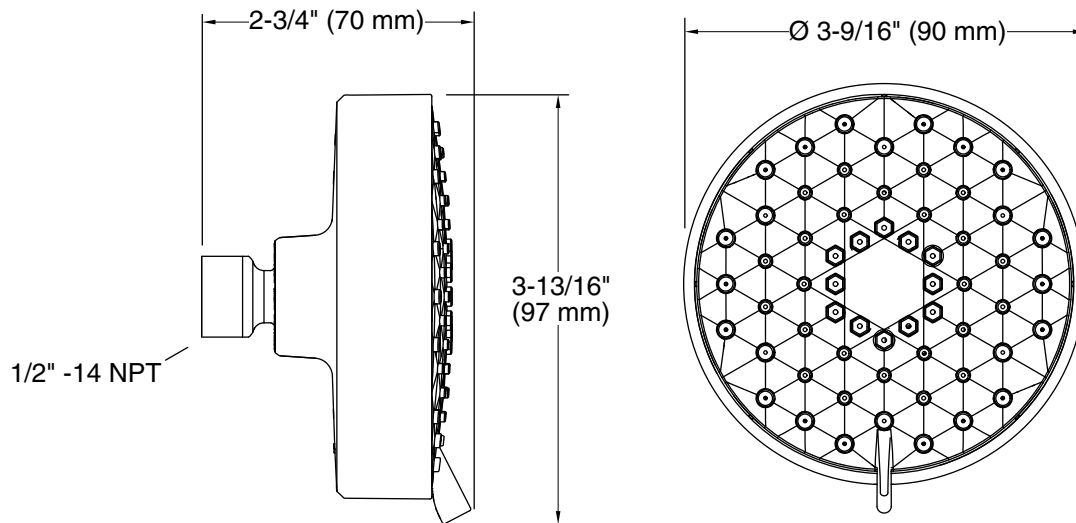

Technical Information

All product dimensions are nominal.

Shower/Rainhead rated max flow: 2 gal/min (7.6 l/min)

Notes

Install this product according to the installation instructions.