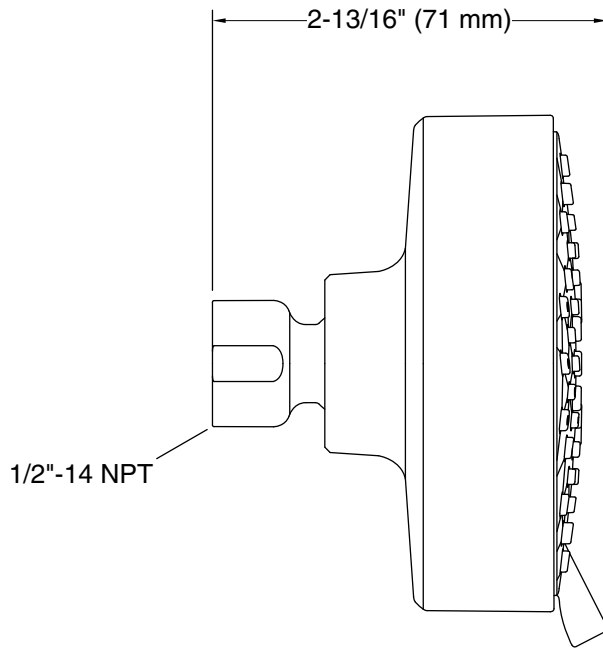

Technical Information

All product dimensions are nominal.

Showerhead/Body Spray:

Rated maximum flow: 1.75 gal/min (6.6 l/min)

Notes

Install this product according to the installation instructions.