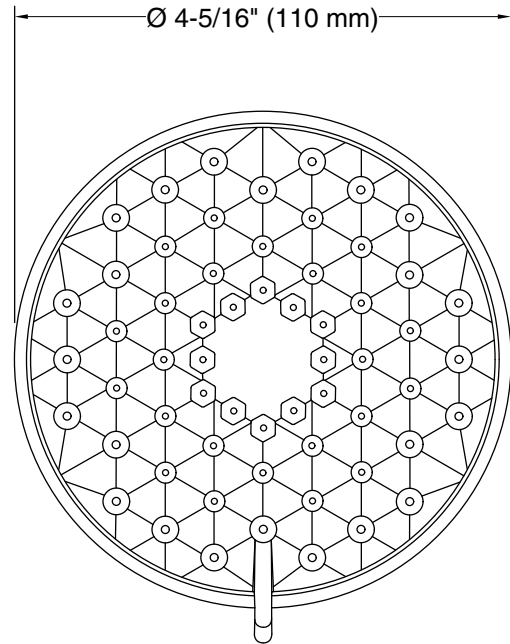

Technical Information

All product dimensions are nominal.

Showerhead/Body Spray:

Rated maximum flow: 1.75 gal/min (6.6 l/min)

Notes

Install this product according to the installation instructions.