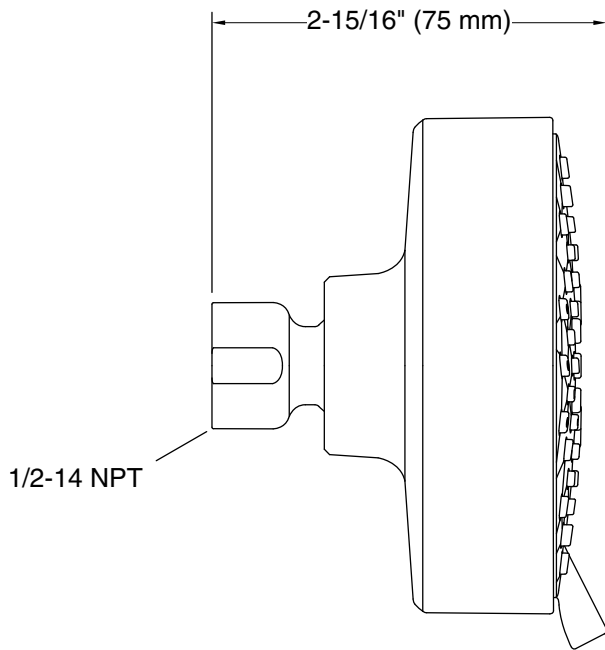

Technical Information

All product dimensions are nominal.

Showerhead/Body Spray:

Rated maximum flow: 1.5 gal/min (5.7 l/min)

Notes

Install this product according to the installation instructions.