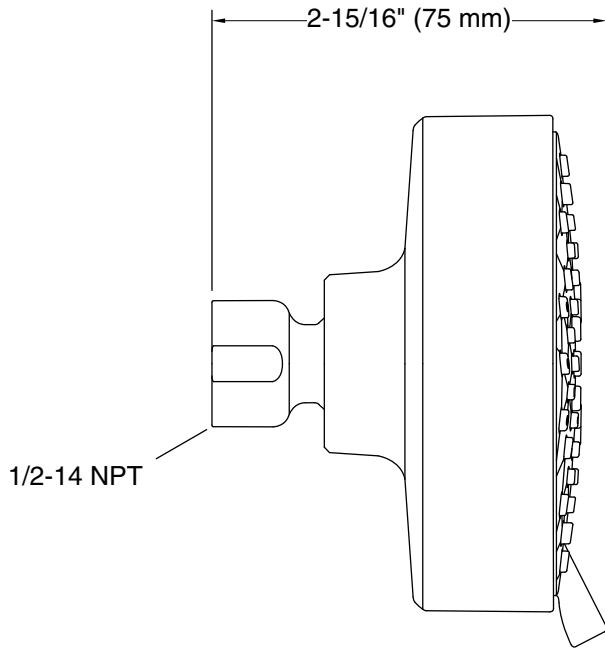

Features

- Showerhead features contemporary design
- Advanced spray engine provides three alternate experiences: wide coverage, intense drenching, and targeted spray
- Wide coverage spray produces an encompassing spray for everyday use
- Intense drenching spray delivers a forceful spray ideal for rinsing shampoo from hair
- Targeted spray is a focused stream for targeting sore muscles or use as a utility spray
- Simple thumb tab smoothly transitions between sprays
- Spray nozzles cover full area of sprayhead
- MasterClean™ sprayface features an easy-to-clean surface that withstands mineral buildup and maximizes spray performance
- 1.5 gpm (5.7 lpm) showerhead flow rate
- 1/2" NPT connection
- This product can help a building earn Water Efficiency points in LEED® Green Building Rating System

ASME A112.18.1/CSA B125.1

DOE - Energy Policy Act 1992

EPA WaterSense®

California Energy Commission (CEC)

KOHLER® Faucet Lifetime Limited Warranty

See website for detailed warranty information.

Available Colors/Finishes

Color tiles intended for reference only.

Color	Code	Description
	CP	Polished Chrome
	BN	Vibrant® Brushed Nickel
	BL	Matte Black

Technical Information

All product dimensions are nominal.

Spout:

Shower/Rainhead rated max flow: 1.5 gal/min (5.7 l/min)