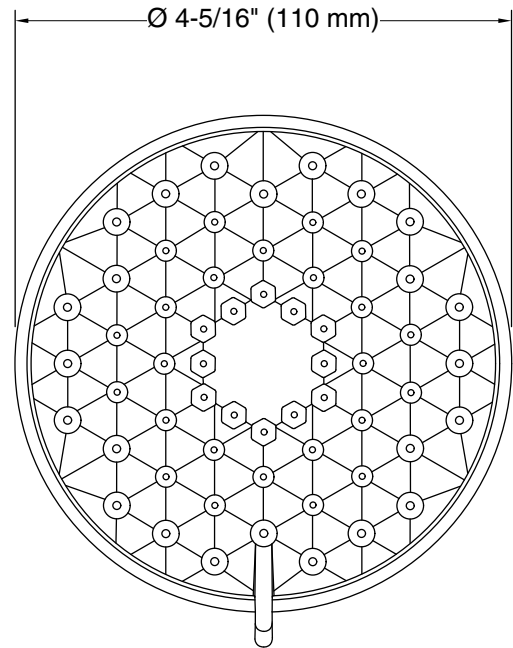

Features

- Showerhead features contemporary design
- Advanced spray engine provides three alternate experiences: wide coverage, intense drenching, and targeted spray
- Wide coverage spray produces an encompassing spray for everyday use
- Intense drenching spray delivers a forceful spray ideal for rinsing shampoo from hair
- Targeted spray is a focused stream for targeting sore muscles or use as a utility spray
- Simple thumb tab smoothly transitions between sprays
- Spray nozzles cover full area of sprayhead
- MasterClean™ sprayface features an easy-to-clean surface that withstands mineral buildup and maximizes spray performance
- 1.5 gpm (5.7 lpm) showerhead flow rate
- 1/2" NPT connection
- This product can help a building earn Water Efficiency points in LEED® Green Building Rating System

Color tiles intended for reference only.

Color	Code	Description
	CP	Polished Chrome
	BN	Vibrant® Brushed Nickel
	BL	Matte Black

Technical Information

All product dimensions are nominal.

Spout:

Shower/Rainhead rated max flow: 1.5 gal/min (5.7 l/min)