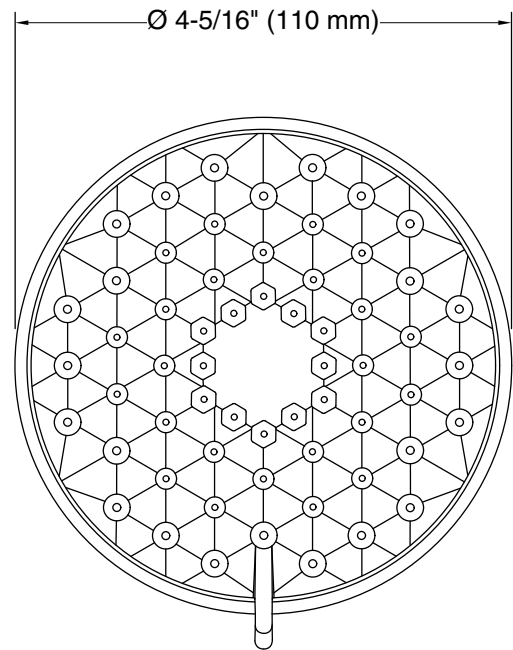

Features

- Showerhead features contemporary design
- Advanced spray engine provides three alternate experiences: wide coverage, intense drenching, and targeted spray
- Wide coverage spray produces an encompassing spray for everyday use
- Intense drenching spray delivers a forceful spray ideal for rinsing shampoo from hair
- Targeted spray is a focused stream for targeting sore muscles or use as a utility spray
- Simple thumb tab smoothly transitions between sprays
- Spray nozzles cover full area of sprayhead
- MasterClean™ sprayface features an easy-to-clean surface that withstands mineral buildup and maximizes spray performance
- 1.5 gpm (5.7 lpm) showerhead flow rate
- 1/2" NPT connection
- This product can help a building earn Water Efficiency points in LEED® Green Building Rating System

Available Colors/Finishes

Color tiles intended for reference only.

Color	Code	Description
-------	------	-------------

	CP	Polished Chrome
---	----	-----------------

Technical Information

All product dimensions are nominal.