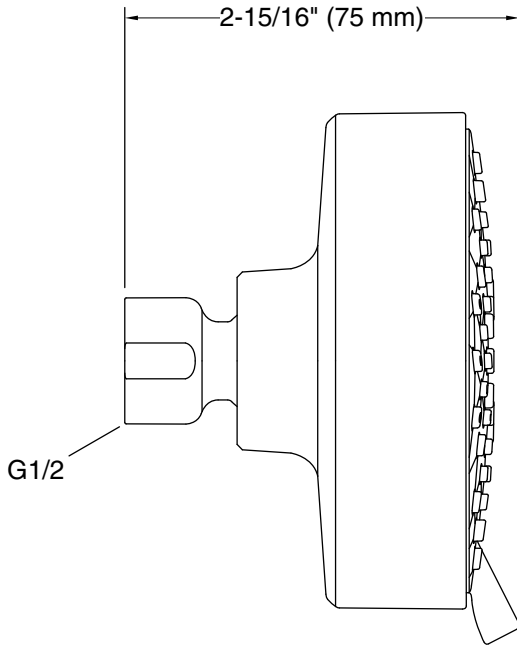

Material

- Durable material construction
- KOHLER® finishes resist corrosion and tarnishing

Installation

- Wall-mount
- 1/2" -14 NPT connection
- Shower arm and flange sold separately

Recommended Products/Accessories

Technical Information

All product dimensions are nominal.

Handshower:

Rated maximum flow: 0 gal/min (0 l/min)

Showerhead/Body Spray:

Rated maximum flow: 2.5 gal/min (9.5 l/min)

Notes

Install this product according to the installation instructions