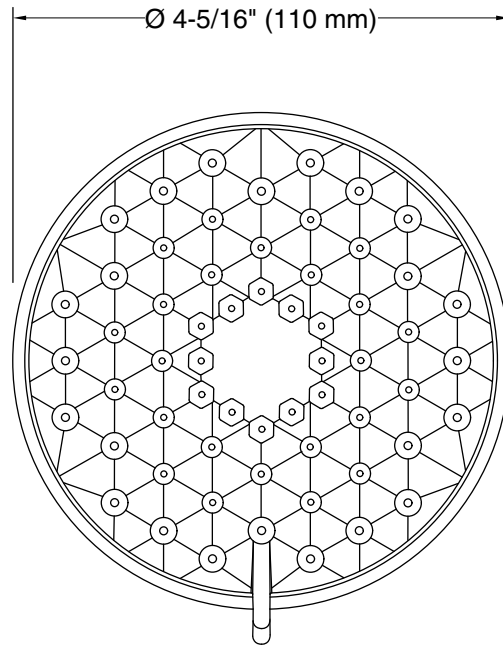

Material

- Durable material construction
- KOHLER® finishes resist corrosion and tarnishing

Installation

- Wall-mount
- 1/2" -14 NPT connection
- Shower arm and flange sold separately

Recommended Products/Accessories

Technical Information

All product dimensions are nominal.

Handshower:

Rated maximum flow: 0 gal/min (0 l/min)

Showerhead/Body Spray:

Rated maximum flow: 2.5 gal/min (9.5 l/min)

Notes

Install this product according to the installation instructions