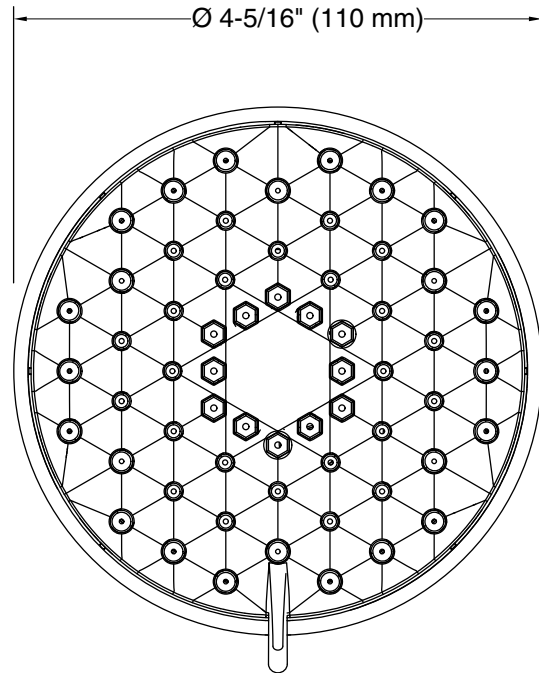

Features

- Showerhead features contemporary design
- Advanced spray engine provides three alternate experiences: wide coverage, intense drenching, and targeted spray
- Wide coverage spray produces an encompassing spray for everyday use
- Intense drenching spray delivers a forceful spray ideal for rinsing shampoo from hair
- Targeted spray is a focused stream for targeting sore muscles or use as a utility spray
- Simple thumb tab smoothly transitions between sprays
- Spray nozzles cover full area of sprayhead
- MasterClean™ sprayface features an easy-to-clean surface that withstands mineral buildup and maximizes spray performance
- 2.0 gal/min (7.6 l/min) maximum flow rate showerhead
- 1/2" NPT connection
- This product can help a building earn Water Efficiency points in LEED® Green Building Rating System

Material

- KOHLER finishes resist corrosion and tarnishing

Installation

- Wall-mount

Recommended Products/Accessories

K-7395 Shower Arm and Flange
K-7397 Shower Arm and Flange
K-23723 Faucet cleaner

Codes/Standards

ASME A112.18.1/CSA B125.1

KOHLER® Faucet Lifetime Limited Warranty

See website for detailed warranty information.

Technical Information

All product dimensions are nominal.

Shower/Rainhead rated max flow: 2 gal/min (7.6 l/min)