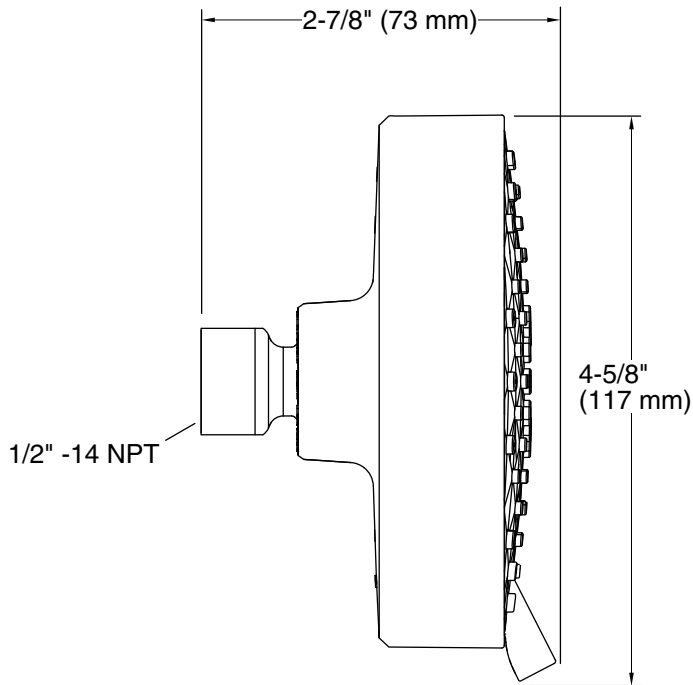

Features

- Showerhead features contemporary design
- Advanced spray engine provides three alternate experiences: wide coverage, intense drenching, and targeted spray
- Wide coverage spray produces an encompassing spray for everyday use
- Intense drenching spray delivers a forceful spray ideal for rinsing shampoo from hair
- Targeted spray is a focused stream for targeting sore muscles or use as a utility spray
- Simple thumb tab smoothly transitions between sprays
- Spray nozzles cover full area of sprayhead
- MasterClean™ sprayface features an easy-to-clean surface that withstands mineral buildup and maximizes spray performance
- 2.0 gal/min (7.6 l/min) maximum flow rate showerhead
- 1/2" NPT connection
- This product can help a building earn Water Efficiency points in LEED® Green Building Rating System

ASME A112.18.1/CSA B125.1

KOHLER® Faucet Lifetime Limited Warranty

See website for detailed warranty information.

Technical Information

All product dimensions are nominal.

Shower/Rainhead rated max flow: 2 gal/min (7.6 l/min)