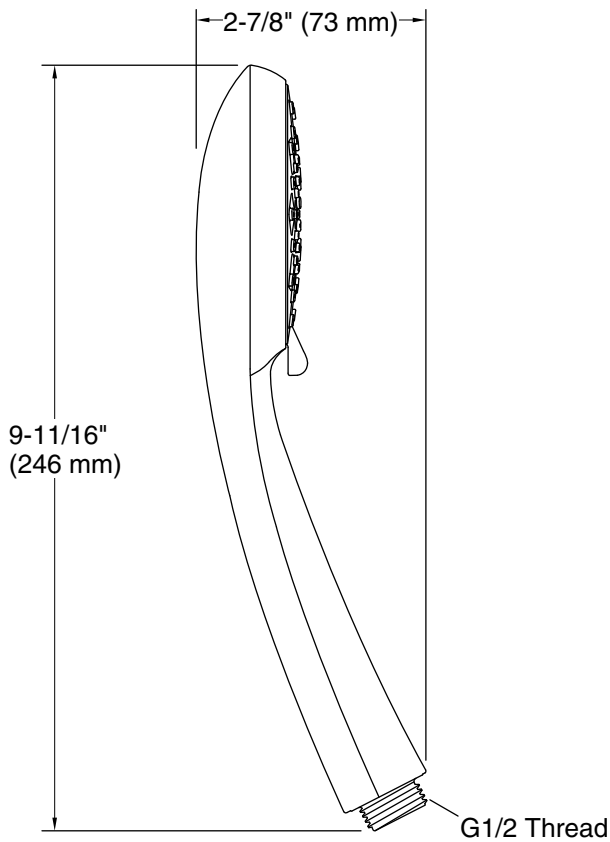

Technical Information

All product dimensions are nominal.

Drain included: No

Handshower:

Rated maximum flow: 1.5 gal/min (5.7 l/min)

Notes

Install this product according to the installation instructions.

Plumbing codes require approved backflow prevention devices to be installed in-line to handshower. Please consult with local plumbing officials.

Plumbing codes require an atmospheric vacuum breaker (such as Kohler Model K-9660) be installed in-line with handshower. Please consult with local plumbing officials.