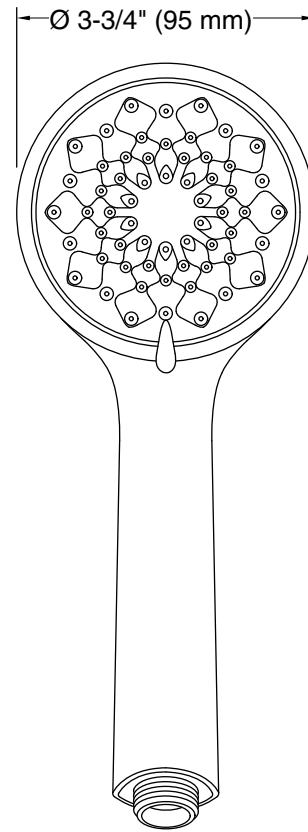

Technical Information

All product dimensions are nominal.

Drain included: No

Handshower:

Rated maximum flow: 1.5 gal/min (5.7 l/min)

Notes

Install this product according to the installation instructions.

Plumbing codes require approved backflow prevention devices to be installed in-line to handshower. Please consult with local plumbing officials.

Plumbing codes require an atmospheric vacuum breaker (such as Kohler Model K-9660) be installed in-line with handshower. Please consult with local plumbing officials.