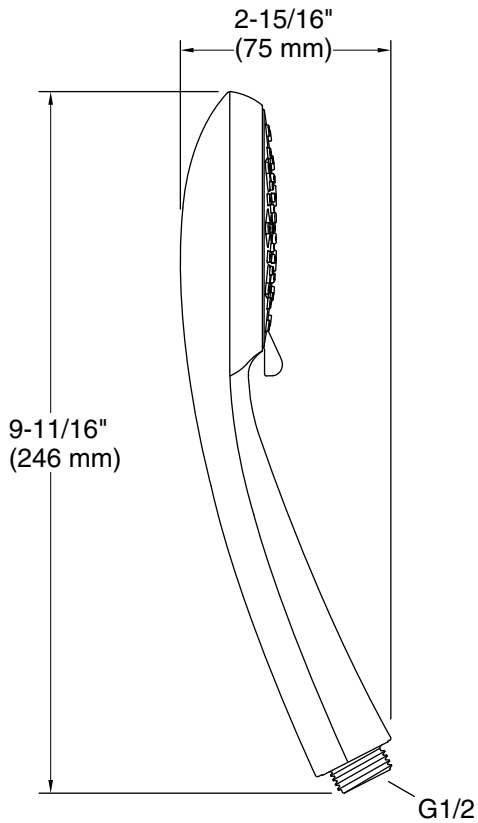

Features

- Advanced spray engine provides three alternate experiences: wide coverage, intense drenching, and targeted spray
- Wide coverage spray produces an encompassing spray for everyday use
- Intense drenching spray delivers a forceful spray ideal for rinsing shampoo from hair
- Targeted spray is a focused stream for targeting sore muscles or use as a utility spray
- Thumb tab allows for a smooth transition between sprays
- MasterClean™ sprayface features an easy-to-clean surface that withstands mineral buildup and maximizes spray performance
- 2.5 gpm (9.5 lpm) maximum flow rate at 45 psi (3.1 bar)
- Requires K-8593, K-9514, K-45981, or K-45982 shower hose (sold separately)

Color tiles intended for reference only.

Color	Code	Description
	CP	Polished Chrome
	BN	Vibrant® Brushed Nickel

Technical Information

All product dimensions are nominal.

Handshower:

Rated maximum flow: 2.5 gal/min (9.5 l/min)