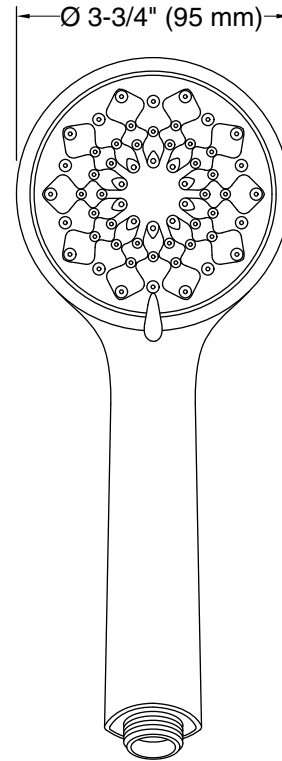

Features

- Advanced spray engine provides three alternate experiences: wide coverage, intense drenching, and targeted spray
- Wide coverage spray produces an encompassing spray for everyday use
- Intense drenching spray delivers a forceful spray ideal for rinsing shampoo from hair
- Targeted spray is a focused stream for targeting sore muscles or use as a utility spray
- Thumb tab allows for a smooth transition between sprays
- MasterClean™ sprayface features an easy-to-clean surface that withstands mineral buildup and maximizes spray performance
- 2.5 gpm (9.5 lpm) maximum flow rate at 45 psi (3.1 bar)
- Requires K-8593, K-9514, K-45981, or K-45982 shower hose (sold separately)

Required Products/Accessories

K-8593 72" Shower Hose

K-9514 60" Shower Hose

or

K-45981 72" ribbon hose

or

K-45982 60" ribbon hose

Recommended Products/Accessories

Color tiles intended for reference only.

Color	Code	Description
	CP	Polished Chrome
	BN	Vibrant® Brushed Nickel

Technical Information

All product dimensions are nominal.

Handshower:

Rated maximum flow: 2.5 gal/min (9.5 l/min)