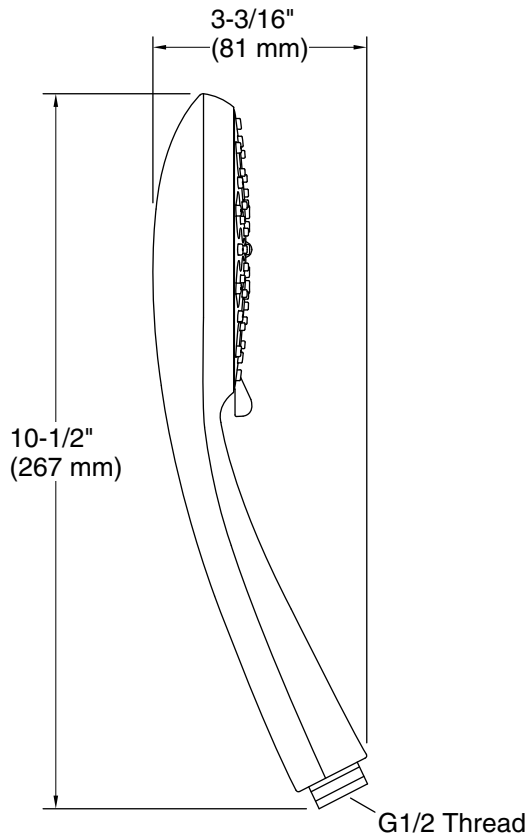

Features

- Handshower features transitional design, inspired by nature
- Three spray functions and ADA-compliant nonpositive shutoff
- Wide coverage spray produces an encompassing spray for everyday use
- Intense drenching spray delivers a forceful spray ideal for rinsing shampoo from hair
- Targeted spray is a focused stream for targeting sore muscles or use as a utility spray
- Thumb tab allows for a smooth transition between sprays
- Spray nozzles cover full area of sprayhead
- Combination of balance, weight, grip, and angle makes this handshower comfortable and easy to use
- MasterClean™ sprayface features an easy-to-clean surface that withstands mineral buildup and maximizes spray performance
- 1.75 gpm (6.6 lpm) flow rate.
- This product can help a building earn Water Efficiency points in LEED® Green Building Rating System

K-8593 72" Shower Hose

or

K-9514 60" Shower Hose

or

K-45981 72" ribbon hose

or

K-45982 60" ribbon hose

Recommended Products/Accessories

Technical Information

All product dimensions are nominal.

Handshower:

Rated maximum flow: 1.75 gal/min (6.6 l/min)

Notes

Install this product according to the installation instructions.

Plumbing codes require approved backflow prevention devices to be installed in-line to handshowers. Please consult with local plumbing officials.