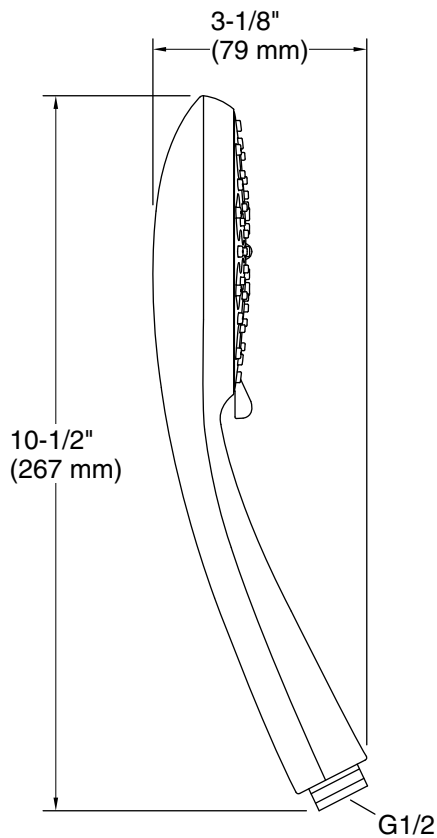

Available Colors/Finishes

Color tiles intended for reference only.

Color	Code	Description
	CP	Polished Chrome
	BN	Vibrant® Brushed Nickel

Technical Information

All product dimensions are nominal.

Spout:

Handshower rated max flow: 2.5 gal/min (9.5 l/min)