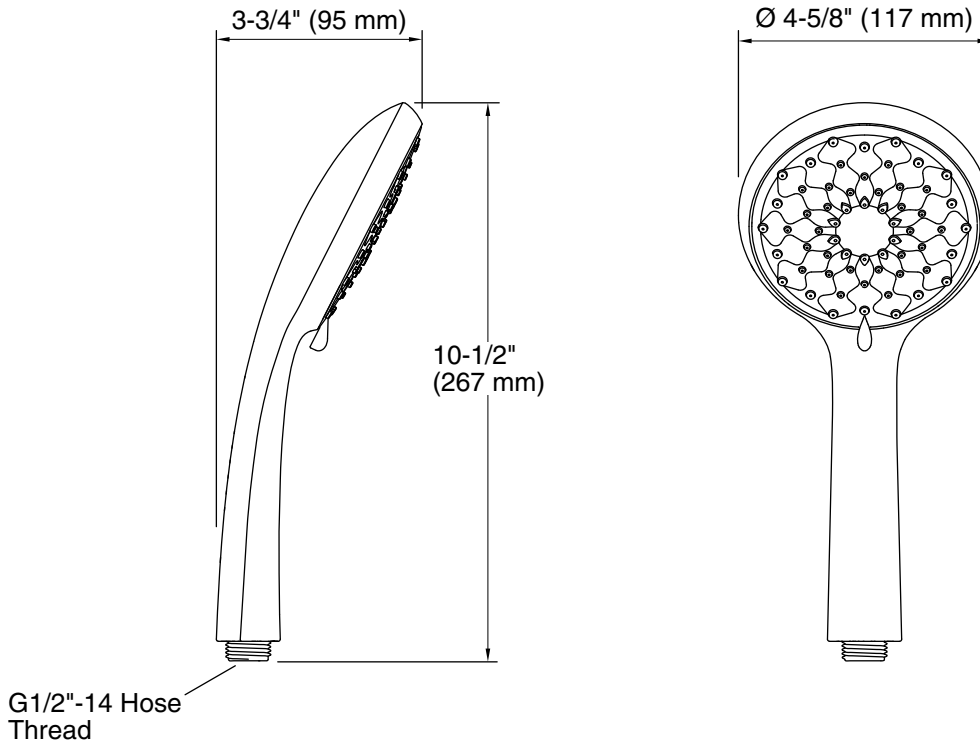

Features

- Handshower features transitional design, inspired by nature
- Three spray functions and ADA-compliant nonpositive shutoff
- Wide coverage spray produces an encompassing spray for everyday use
- Intense drenching spray delivers a forceful spray ideal for rinsing shampoo from hair
- Targeted spray is a focused stream for targeting sore muscles or use as a utility spray
- Thumb tab allows for a smooth transition between sprays
- Spray nozzles cover full area of sprayhead
- Combination of balance, weight, grip, and angle makes this handshower comfortable and easy to use
- MasterClean™ sprayface features an easy-to-clean surface that withstands mineral buildup and maximizes spray performance
- 2.0 gpm (7.6 lpm) maximum flow rate
- Requires K-8593, K-9514, K-45981, or K-45982 shower hose (sold separately)
- This product can help a building earn Water Efficiency points in LEED® Green Building Rating System

Technical Information

All product dimensions are nominal.

Handshower rated max flow: 2 gal/min (7.6 l/min)

Notes

Install this product according to the installation guide.

Plumbing codes require approved backflow prevention devices to be installed in-line to handshowers. Please consult with local plumbing officials.