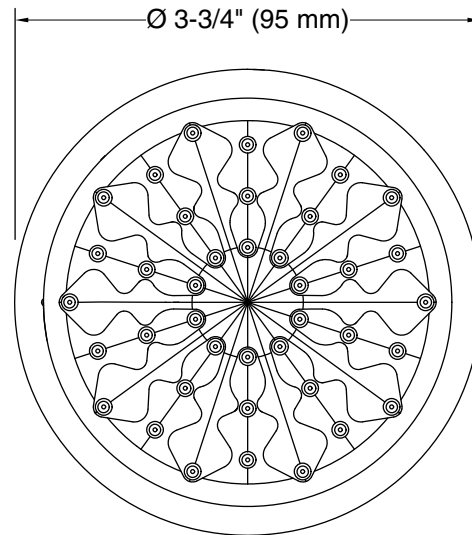

Technical Information

All product dimensions are nominal.

Drain included: No

Showerhead/Body Spray:

Rated maximum flow: 1.5 gal/min (5.7 l/min)

Notes

Install this product according to the installation guide.