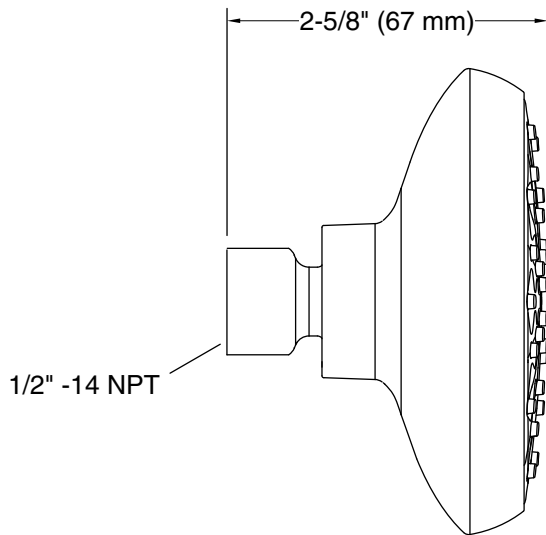

Technical Information

All product dimensions are nominal.

Drain included: No

Showerhead/Body Spray:

Rated maximum flow: 1.5 gal/min (5.7 l/min)

Notes

Install this product according to the installation guide.