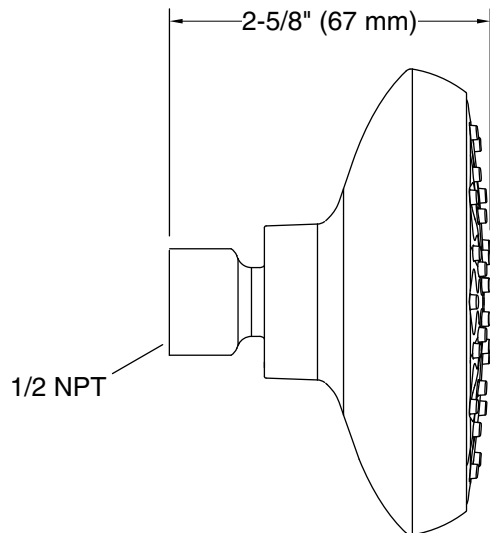

Technical Information

All product dimensions are nominal.

Drain included: No

Handshower:

Rated maximum flow: 0 gal/min (0 l/min)

Showerhead/Body Spray:

Rated maximum flow: 2.5 gal/min (9.5 l/min)

Notes

Install this product according to the installation instructions.