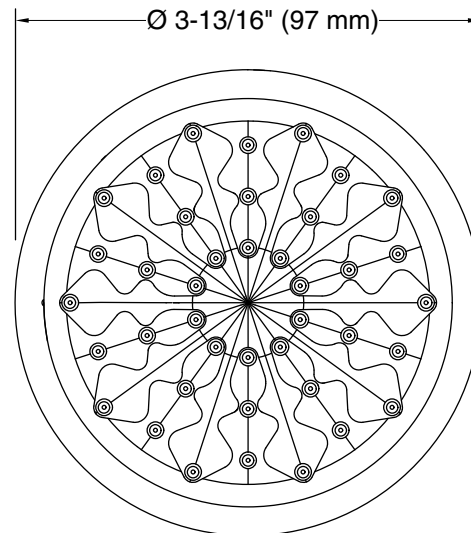

Technical Information

All product dimensions are nominal.

Drain included: No

Handshower:

Rated maximum flow: 0 gal/min (0 l/min)

Showerhead/Body Spray:

Rated maximum flow: 2.5 gal/min (9.5 l/min)

Notes

Install this product according to the installation instructions.